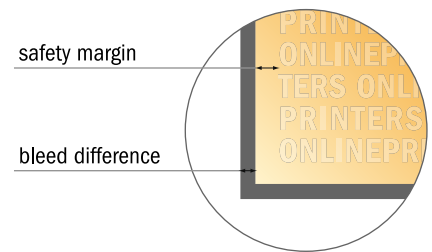

Pinback buttons

4.0 x 4.0 cm

- Data format:
5.00 x 5.00 cm
- Trimmed size:
4.00 x 4.00 cm
- Safety margin
Maintaining 2 mm space between the text/information and the edge of the trimmed format prevents undesirable cuts.

Please note:

- Allow for trim allowance and safety margin according to instructions.
- Arrange background graphics, images or graphics up to the edge of the data format.
- Tolerances may occur during production due to cutting, punching and folding processes.
- This sketch is not drawn to scale.
- Printing data: Instructions and templates can be found under the menu item "Printing data" at www.onlineprinters.com.