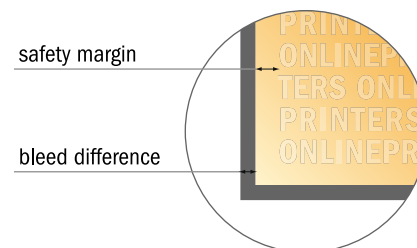

## Wrapping paper

A2

- Data format (incl. 2.00 mm bleed): 42.40 x 59.80 cm
- Trimmed size: 42.00 x 59.40 cm
- Front side and reverse side dimensions are identical.
- **Safety margin**  
 Maintaining 4 mm space between the text/information and the edge of the trimmed format prevents undesirable cuts.

### Please note:

- Allow for trim allowance and safety margin according to instructions.
- Arrange background graphics, images or graphics up to the edge of the data format.
- Tolerances may occur during production due to cutting, punching and folding processes.
- This sketch is not drawn to scale.
- Printing data: Instructions and templates can be found under the menu item "Printing data" at [www.onlineprinters.com](http://www.onlineprinters.com).