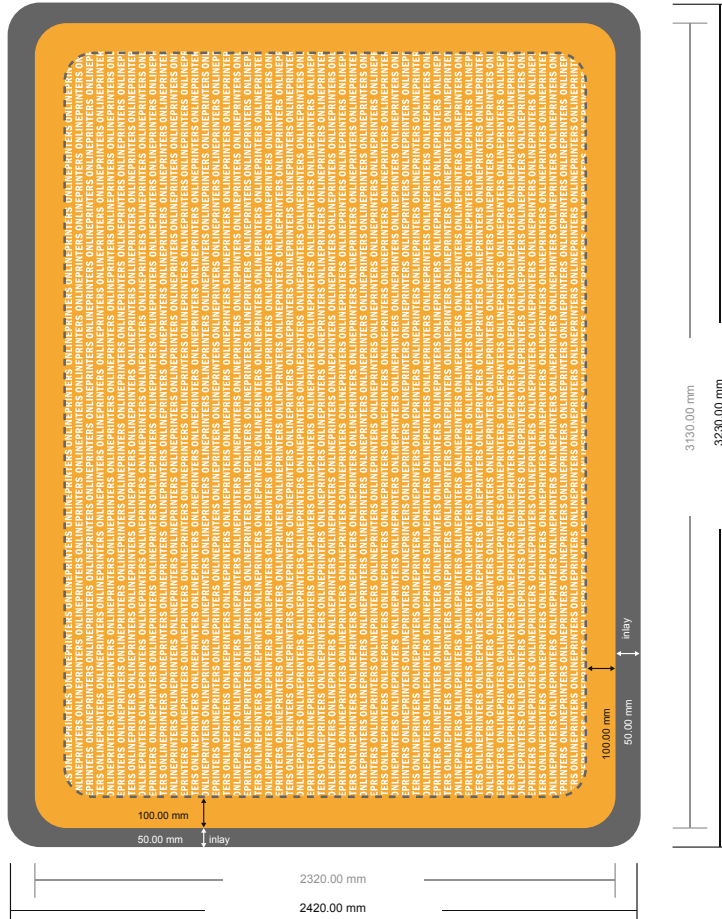

Stretch fabric, print only

Wave, 300 x 230 cm

Format view rotated by 90 degrees.

- Data format (incl. 50.00 mm inlay): 323.00 x 242.00 cm

- Trimmed size: 313.00 x 232.00 cm

- Safety margin
Maintaining 4 mm space between the text/information and the edge of the trimmed format prevents undesirable cuts.

Please note:

- Allow for trim allowance and safety margin according to instructions.
- Arrange background graphics, images or graphics up to the edge of the data format.
- Tolerances may occur during production due to cutting, punching and folding processes.
- This sketch is not drawn to scale.
- Printing data: Instructions and templates can be found under the menu item "Printing data" at www.onlineprinters.com.