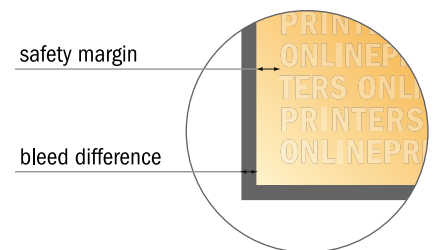

### A5-Square

- Data format (incl. 2.00 mm bleed): 15.20 x 15.20 cm
- Trimmed size: 14.80 x 14.80 cm
- Front side and reverse side dimensions are identical.
- **Safety margin**  
Maintaining 4 mm space between the text/information and the edge of the trimmed format prevents undesirable cuts.

### Please note:

- Allow for trim allowance and safety margin according to instructions.
- Arrange background graphics, images or graphics up to the edge of the data format.
- Tolerances may occur during production due to cutting, punching and folding processes.
- This sketch is not drawn to scale.
- Printing data: Instructions and templates can be found under the menu item "Printing data" at [www.onlineprinters.com](http://www.onlineprinters.com).