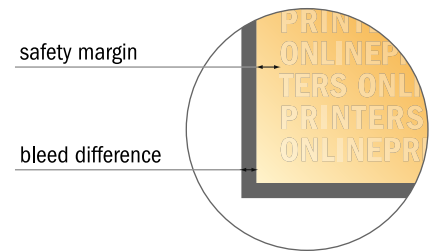

Flyers & Leaflets

1/3 DIN-A4

- Data format (incl. 2.00 mm bleed): 10.30 x 21.40 cm
- Trimmed size: 9.90 x 21.00 cm
- Front side and reverse side dimensions are identical.
- **Safety margin**
Maintaining 4 mm space between the text/information and the edge of the trimmed format prevents undesirable cuts.

Please note:

- Allow for trim allowance and safety margin according to instructions.
- Arrange background graphics, images or graphics up to the edge of the data format.
- Tolerances may occur during production due to cutting, punching and folding processes.
- This sketch is not drawn to scale.
- Printing data: Instructions and templates can be found under the menu item "Printing data" at www.onlineprinters.com.