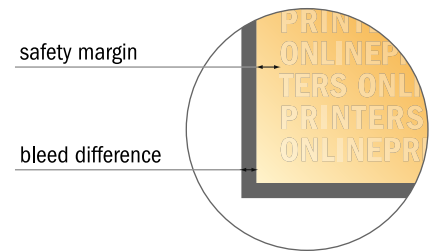

Flyers & Leaflets

Art-Size

- Data format (incl. 2.00 mm bleed): 21.40 x 28.40 cm
- Trimmed size: 21.00 x 28.00 cm
- Front side and reverse side dimensions are identical.
- **Safety margin**
Maintaining 4 mm space between the text/information and the edge of the trimmed format prevents undesirable cuts.

Please note:

- Allow for trim allowance and safety margin according to instructions.
- Arrange background graphics, images or graphics up to the edge of the data format.
- Tolerances may occur during production due to cutting, punching and folding processes.
- This sketch is not drawn to scale.
- Printing data: Instructions and templates can be found under the menu item "Printing data" at www.onlineprinters.com.