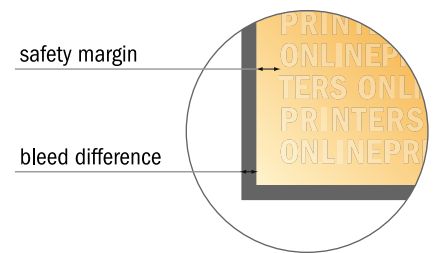

## Flyers & Leaflets

A8

- Data format (incl. 2.00 mm bleed): 5.60 x 7.80 cm
- Trimmed size: 5.20 x 7.40 cm
- Front side and reverse side dimensions are identical.
- **Safety margin**  
Maintaining 4 mm space between the text/information and the edge of the trimmed format prevents undesirable cuts.

### Please note:

- Allow for trim allowance and safety margin according to instructions.
- Arrange background graphics, images or graphics up to the edge of the data format.
- Tolerances may occur during production due to cutting, punching and folding processes.
- This sketch is not drawn to scale.
- Printing data: Instructions and templates can be found under the menu item "Printing data" at [www.onlineprinters.com](http://www.onlineprinters.com).