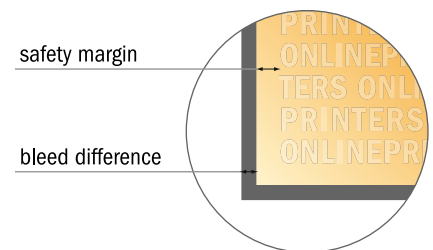

Brochures

A4-Square

Sequence of pages

Create pages consecutively as individual pages.

finished product

- Data format (incl. 2.00 mm bleed): 21.40 x 21.40 cm

- Trimmed size (open): 42.00 x 21.00 cm

- Trimmed size (closed): 21.00 x 21.00 cm

- **Safety margin**
Maintaining 5 mm space between the text/information and the edge of the trimmed format prevents undesirable cuts.

Please note:

- Allow for trim allowance and safety margin according to instructions.
- Arrange background graphics, images or graphics up to the edge of the data format.
- Tolerances may occur during production due to cutting, punching and folding processes.
- This sketch is not drawn to scale.
- Printing data: Instructions and templates can be found under the menu item "Printing data" at www.onlineprinters.com.