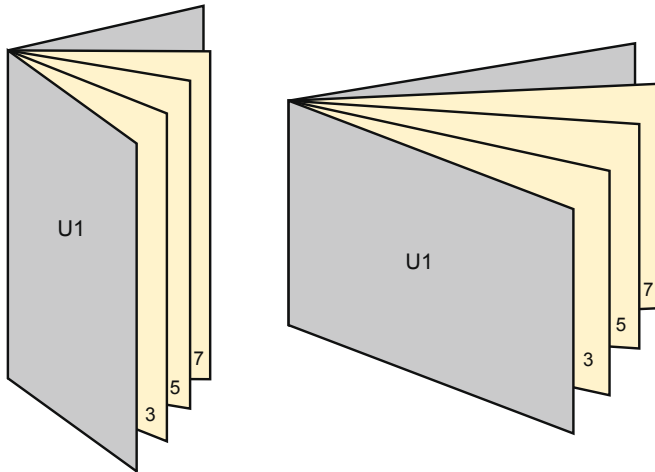

Brochures

A4-Square

Sequence of pages

Create pages consecutively as individual pages.

finished product

- Data format (incl. 2.00 mm bleed): 21.40 x 21.40 cm

- Trimmed size (open): 42.00 x 21.00 cm

- Trimmed size (closed): 21.00 x 21.00 cm

- **Safety margin**
Maintaining 5 mm space between the text/information and the edge of the trimmed format prevents undesirable cuts.

Please note:

- Allow for trim allowance and safety margin according to instructions.
- Arrange background graphics, images or graphics up to the edge of the data format.
- Tolerances may occur during production due to cutting, punching and folding processes.
- This sketch is not drawn to scale.
- Printing data: Instructions and templates can be found under the menu item "Printing data" at www.onlineprinters.com.