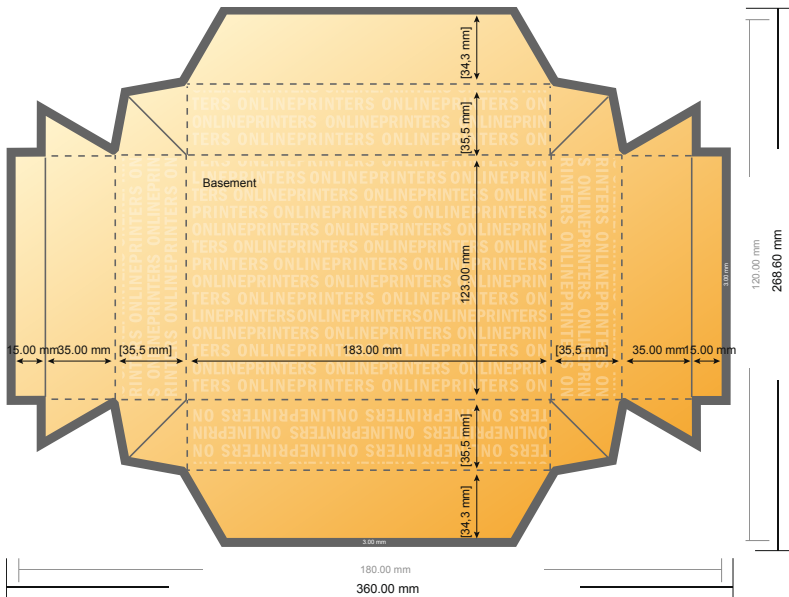

## Boxes with lid

18.0 x 12.0 cm • Basement

- Data format:  
35.40 x 26.26 cm
- Data format  
(incl. 3.00 mm bleed):  
36.00 x 26.86 cm
- Trimmed size:  
18.00 x 12.00 cm
- Trimmed size (closed):  
18.00 x 12.00 x 3.50 cm
- **Safety margin**  
Maintaining 4 mm space between the text/information and the edge of the trimmed format prevents undesirable cuts.

### Please note:

- Allow for trim allowance and safety margin according to instructions.
- Arrange background graphics, images or graphics up to the edge of the data format.
- Tolerances may occur during production due to cutting, punching and folding processes.
- This sketch is not drawn to scale.
- Printing data: Instructions and templates can be found under the menu item "Printing data" at [www.onlineprinters.com](http://www.onlineprinters.com).