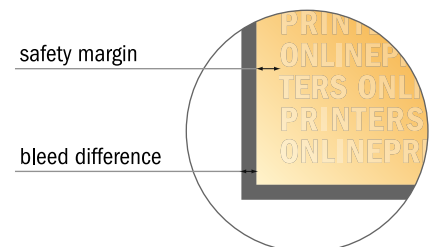

## Boxes with lid

18.0 x 12.0 cm • Basement

- Data format:  
35.40 x 26.26 cm
- Data format  
(incl. 3.00 mm bleed):  
36.00 x 26.86 cm
- Trimmed size:  
18.00 x 12.00 cm
- Trimmed size (closed):  
18.00 x 12.00 x 3.50 cm
- **Safety margin**  
Maintaining 4 mm space between the text/information and the edge of the trimmed format prevents undesirable cuts.

### Please note:

- Allow for trim allowance and safety margin according to instructions.
- Arrange background graphics, images or graphics up to the edge of the data format.
- Tolerances may occur during production due to cutting, punching and folding processes.
- This sketch is not drawn to scale.
- Printing data: Instructions and templates can be found under the menu item "Printing data" at [www.onlineprinters.com](http://www.onlineprinters.com).