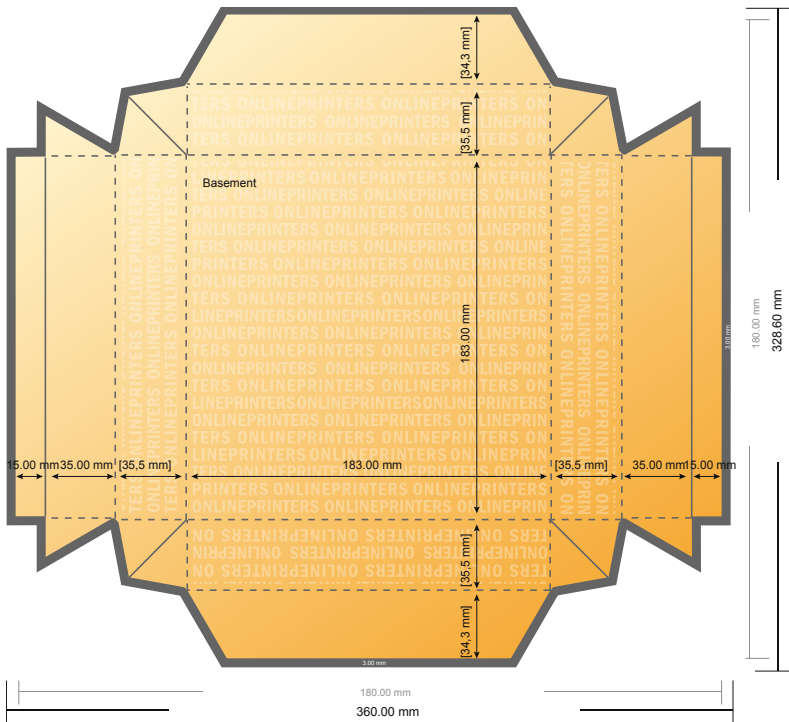

Boxes with lid

18.0 x 18.0 cm • Basement

- Data format:
35.40 x 32.26 cm
- Data format
(incl. 3.00 mm bleed):
36.00 x 32.86 cm
- Trimmed size:
18.00 x 18.00 cm
- Trimmed size (closed):
18.00 x 18.00 cm
- **Safety margin**
Maintaining 4 mm space between the text/information and the edge of the trimmed format prevents undesirable cuts.

Please note:

- Allow for trim allowance and safety margin according to instructions.
- Arrange background graphics, images or graphics up to the edge of the data format.
- Tolerances may occur during production due to cutting, punching and folding processes.
- This sketch is not drawn to scale.
- Printing data: Instructions and templates can be found under the menu item "Printing data" at www.onlineprinters.com.