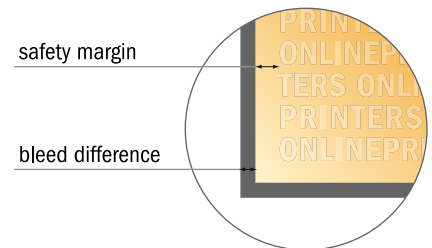

Boxes with lid

18.0 x 18.0 cm • Basement

- Data format:
35.40 x 32.26 cm
- Data format
(incl. 3.00 mm bleed):
36.00 x 32.86 cm
- Trimmed size:
18.00 x 18.00 cm
- Trimmed size (closed):
18.00 x 18.00 cm
- **Safety margin**
Maintaining 4 mm space between the text/information and the edge of the trimmed format prevents undesirable cuts.

Please note:

- Allow for trim allowance and safety margin according to instructions.
- Arrange background graphics, images or graphics up to the edge of the data format.
- Tolerances may occur during production due to cutting, punching and folding processes.
- This sketch is not drawn to scale.
- Printing data: Instructions and templates can be found under the menu item "Printing data" at www.onlineprinters.com.