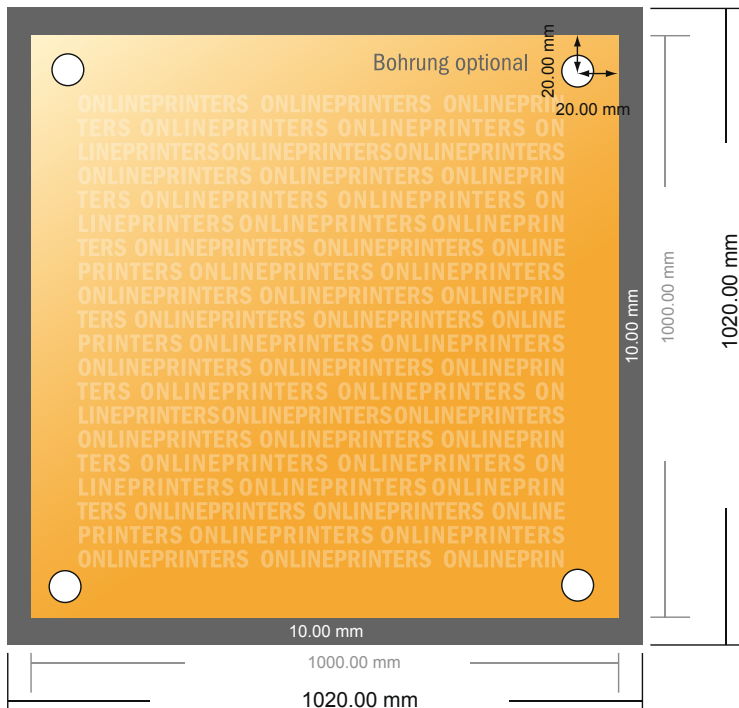

Aluminium composite boards

100.0 x 100.0 cm

- Data format (incl. 10.00 mm bleed): 102.00 x 102.00 cm

- Trimmed size: 100.00 x 100.00 cm

- **Safety margin**
Maintaining 4 mm space between the text/information and the edge of the trimmed format prevents undesirable cuts.

Please note:

- Allow for trim allowance and safety margin according to instructions.
- Arrange background graphics, images or graphics up to the edge of the data format.
- Tolerances may occur during production due to cutting, punching and folding processes.
- This sketch is not drawn to scale.
- Printing data: Instructions and templates can be found under the menu item "Printing data" at www.onlineprinters.com.