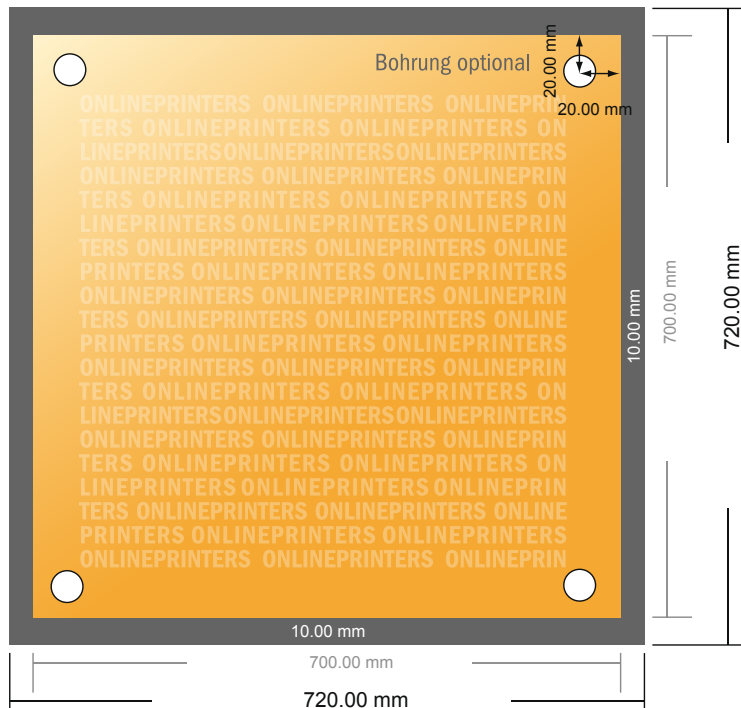

Aluminium composite boards

70.0 x 70.0 cm

- **Data format**
(incl. 10.00 mm bleed):
72.00 x 72.00 cm

- **Trimmed size:**
70.00 x 70.00 cm

- **Safety margin**
Maintaining 4 mm space between the text/information and the edge of the trimmed format prevents undesirable cuts.

Please note:

- Allow for trim allowance and safety margin according to instructions.
- Arrange background graphics, images or graphics up to the edge of the data format.
- Tolerances may occur during production due to cutting, punching and folding processes.
- This sketch is not drawn to scale.
- Printing data: Instructions and templates can be found under the menu item "Printing data" at www.onlineprinters.com.