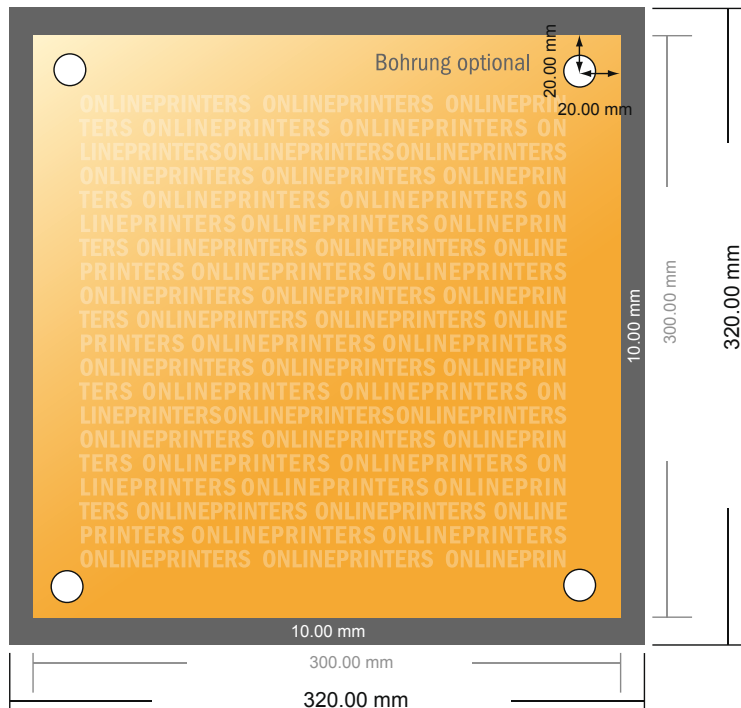

## Aluminium composite boards

30.0 x 30.0 cm

- **Data format**  
(incl. 10.00 mm bleed):  
32.00 x 32.00 cm

- **Trimmed size:**  
30.00 x 30.00 cm

- **Safety margin**  
Maintaining 4 mm space between the text/information and the edge of the trimmed format prevents undesirable cuts.

### Please note:

- Allow for trim allowance and safety margin according to instructions.
- Arrange background graphics, images or graphics up to the edge of the data format.
- Tolerances may occur during production due to cutting, punching and folding processes.
- This sketch is not drawn to scale.
- Printing data: Instructions and templates can be found under the menu item "Printing data" at [www.onlineprinters.com](http://www.onlineprinters.com).