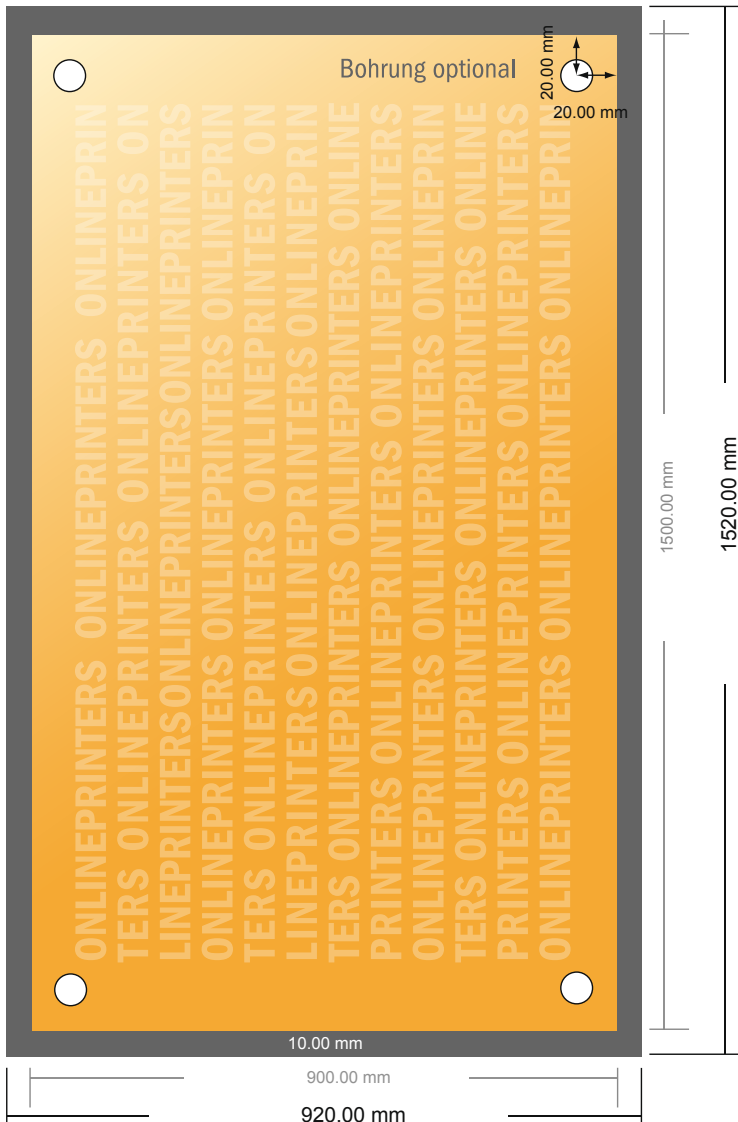

Aluminium composite boards

150.0 x 90.0 cm

- Data format (incl. 10.00 mm bleed): 152.00 x 92.00 cm

- Trimmed size: 150.00 x 90.00 cm

- **Safety margin**
Maintaining 4 mm space between the text/information and the edge of the trimmed format prevents undesirable cuts.

Please note:

- Allow for trim allowance and safety margin according to instructions.
- Arrange background graphics, images or graphics up to the edge of the data format.
- Tolerances may occur during production due to cutting, punching and folding processes.
- This sketch is not drawn to scale.
- Printing data: Instructions and templates can be found under the menu item "Printing data" at www.onlineprinters.com.