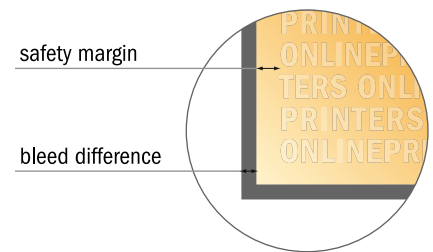

Acrylic glass sheets

A2

- **Data format**
(incl. 10.00 mm bleed):
61.40 x 44.00 cm
- **Trimmed size:**
59.40 x 42.00 cm
- **Safety margin**
Maintaining 4 mm space between the text/information and the edge of the trimmed format prevents undesirable cuts.

Please note:

- Allow for trim allowance and safety margin according to instructions.
- Arrange background graphics, images or graphics up to the edge of the data format.
- Tolerances may occur during production due to cutting, punching and folding processes.
- This sketch is not drawn to scale.
- Printing data: Instructions and templates can be found under the menu item "Printing data" at www.onlineprinters.com.