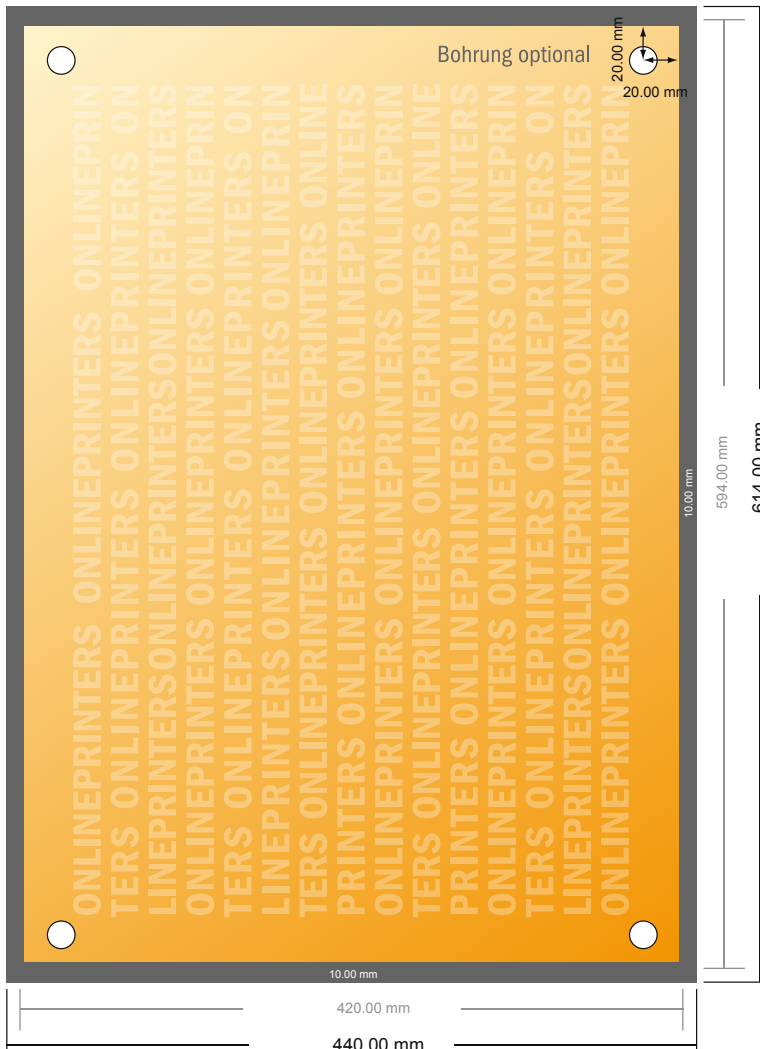

Acrylic glass sheets

A2

- **Data format**
(incl. 10.00 mm bleed):
61.40 x 44.00 cm
- **Trimmed size:**
59.40 x 42.00 cm
- **Safety margin**
Maintaining 4 mm space between the text/information and the edge of the trimmed format prevents undesirable cuts.

Please note:

- Allow for trim allowance and safety margin according to instructions.
- Arrange background graphics, images or graphics up to the edge of the data format.
- Tolerances may occur during production due to cutting, punching and folding processes.
- This sketch is not drawn to scale.
- Printing data: Instructions and templates can be found under the menu item "Printing data" at www.onlineprinters.com.