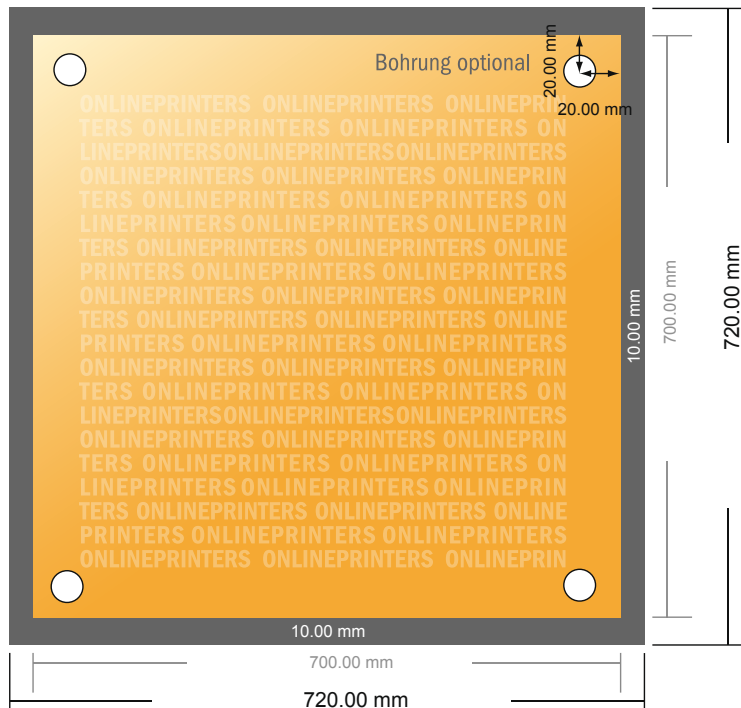

Acrylic glass sheets

70.0 x 70.0 cm

- Data format (incl. 10.00 mm bleed): 72.00 x 72.00 cm

- Trimmed size: 70.00 x 70.00 cm

- **Safety margin**
Maintaining 4 mm space between the text/information and the edge of the trimmed format prevents undesirable cuts.

Please note:

- Allow for trim allowance and safety margin according to instructions.
- Arrange background graphics, images or graphics up to the edge of the data format.
- Tolerances may occur during production due to cutting, punching and folding processes.
- This sketch is not drawn to scale.
- Printing data: Instructions and templates can be found under the menu item "Printing data" at www.onlineprinters.com.