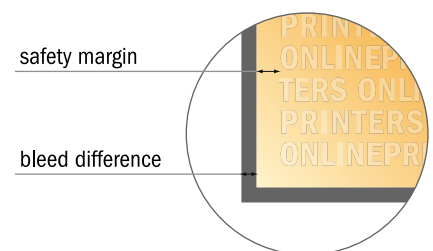

Acrylic glass sheets

70.0 x 70.0 cm

- Data format (incl. 10.00 mm bleed): 72.00 x 72.00 cm

- Trimmed size: 70.00 x 70.00 cm

- **Safety margin**
Maintaining 4 mm space between the text/information and the edge of the trimmed format prevents undesirable cuts.

Please note:

- Allow for trim allowance and safety margin according to instructions.
- Arrange background graphics, images or graphics up to the edge of the data format.
- Tolerances may occur during production due to cutting, punching and folding processes.
- This sketch is not drawn to scale.
- Printing data: Instructions and templates can be found under the menu item "Printing data" at www.onlineprinters.com.