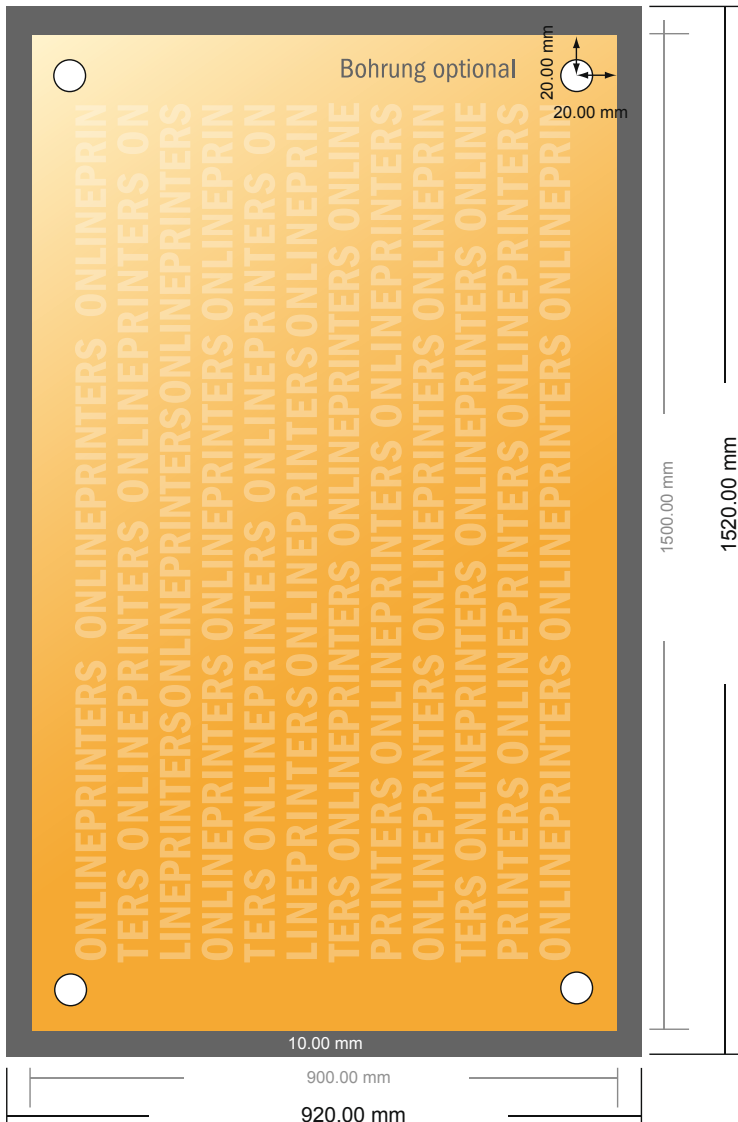

## Flexible foam boards

150.0 x 90.0 cm

- **Data format**  
(incl. 10.00 mm bleed):  
152.00 x 92.00 cm
- **Trimmed size:**  
150.00 x 90.00 cm
- **Safety margin**  
Maintaining 4 mm space between the text/information and the edge of the trimmed format prevents undesirable cuts.

### Please note:

- Allow for trim allowance and safety margin according to instructions.
- Arrange background graphics, images or graphics up to the edge of the data format.
- Tolerances may occur during production due to cutting, punching and folding processes.
- This sketch is not drawn to scale.
- Printing data: Instructions and templates can be found under the menu item "Printing data" at [www.onlineprinters.com](http://www.onlineprinters.com).