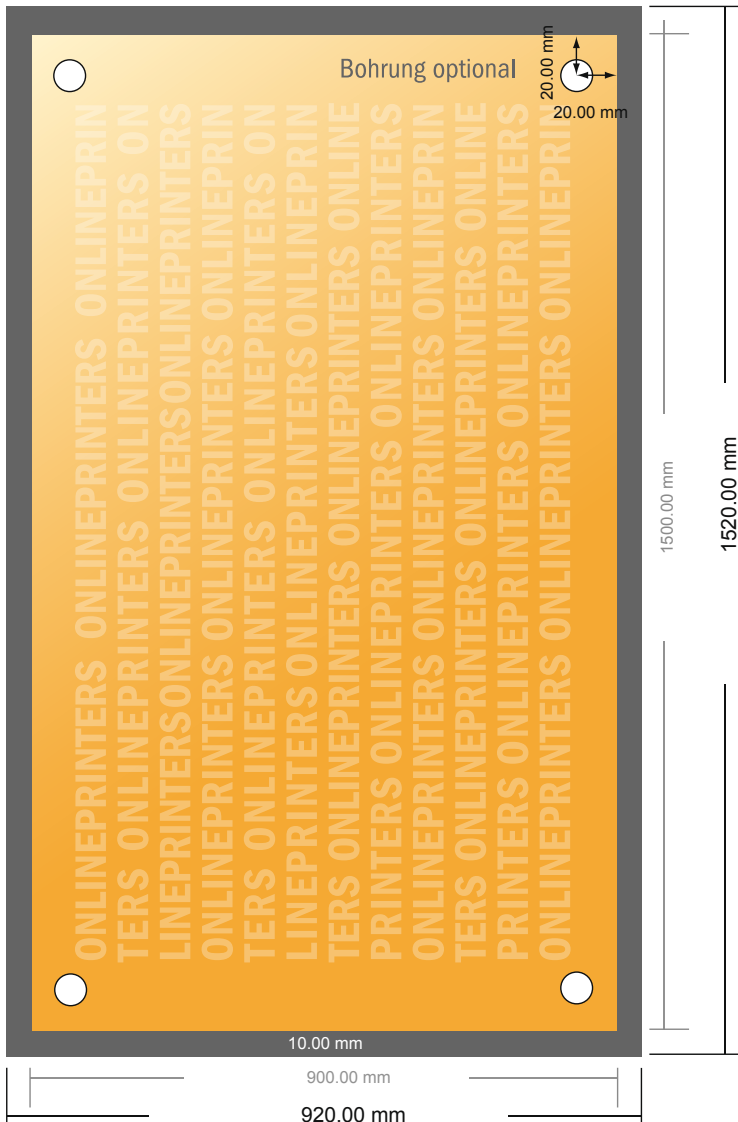

Rigid foam boards

150.0 x 90.0 cm

- **Data format**
(incl. 10.00 mm bleed):
152.00 x 92.00 cm
- **Trimmed size:**
150.00 x 90.00 cm
- **Safety margin**
Maintaining 4 mm space between the text/information and the edge of the trimmed format prevents undesirable cuts.

Please note:

- Allow for trim allowance and safety margin according to instructions.
- Arrange background graphics, images or graphics up to the edge of the data format.
- Tolerances may occur during production due to cutting, punching and folding processes.
- This sketch is not drawn to scale.
- Printing data: Instructions and templates can be found under the menu item "Printing data" at www.onlineprinters.com.