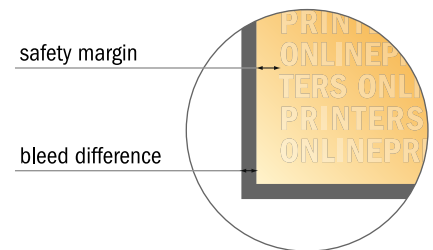

## Mints in tins

round, 5.8 cm diameter

- Data format:  
5.00 x 5.00 cm
- Trimmed size:  
5.00 x 5.00 cm
- **Safety margin**  
Maintaining 4 mm space between the text/information and the edge of the trimmed format prevents undesirable cuts.

### Please note:

- Allow for trim allowance and safety margin according to instructions.
- Arrange background graphics, images or graphics up to the edge of the data format.
- Tolerances may occur during production due to cutting, punching and folding processes.
- This sketch is not drawn to scale.
- Printing data: Instructions and templates can be found under the menu item "Printing data" at [www.onlineprinters.com](http://www.onlineprinters.com).