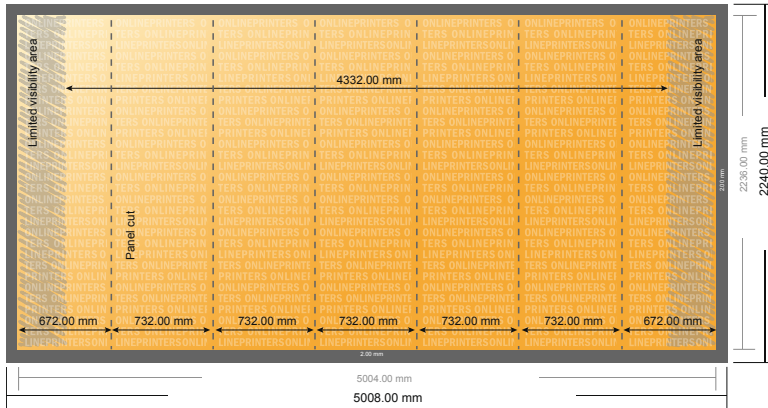

## Pop-up displays, incl. print straight, 500.8 x 224,0 cm

- **Data format**  
(incl. 2.00 mm bleed):  
500.80 x 224.00 cm

- **Trimmed size:**  
500.40 x 223.60 cm

- **Safety margin**  
Maintaining 4 mm space between the text/information and the edge of the trimmed format prevents undesirable cuts.

### Please note:

- Allow for trim allowance and safety margin according to instructions.
- Arrange background graphics, images or graphics up to the edge of the data format.
- Tolerances may occur during production due to cutting, punching and folding processes.
- This sketch is not drawn to scale.
- Printing data: Instructions and templates can be found under the menu item "Printing data" at [www.onlineprinters.com](http://www.onlineprinters.com).