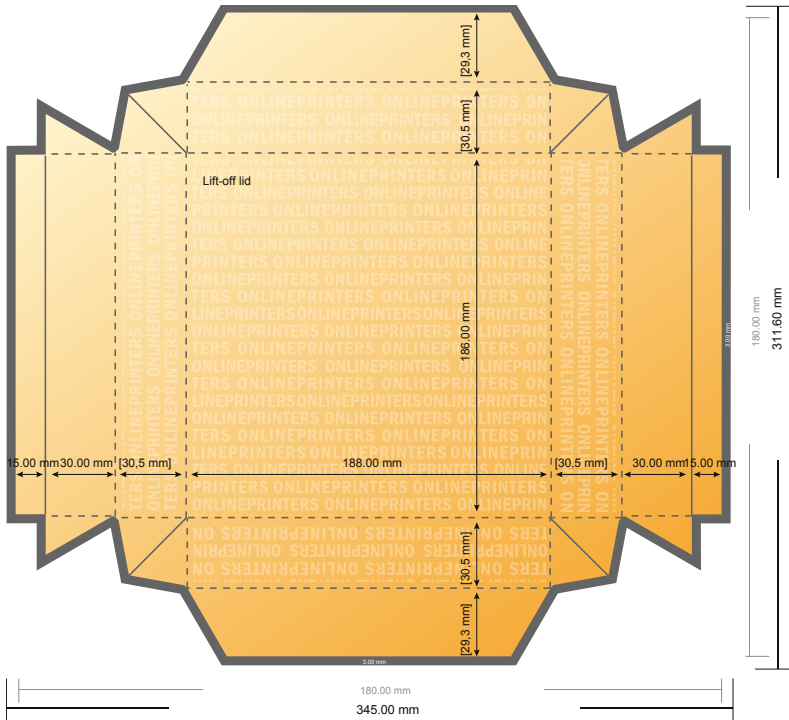

Boxes with lid

18.0 x 18.0 cm • Lift-off lid

- Data format:
33.90 x 30.56 cm
- Data format
(incl. 3.00 mm bleed):
34.50 x 31.16 cm
- Trimmed size:
18.00 x 18.00 cm
- Trimmed size (closed):
18.00 x 18.00 x 3.50 cm
- **Safety margin**
Maintaining 4 mm space between the text/information and the edge of the trimmed format prevents undesirable cuts.

Please note:

- Allow for trim allowance and safety margin according to instructions.
- Arrange background graphics, images or graphics up to the edge of the data format.
- Tolerances may occur during production due to cutting, punching and folding processes.
- This sketch is not drawn to scale.
- Printing data: Instructions and templates can be found under the menu item "Printing data" at www.onlineprinters.com.