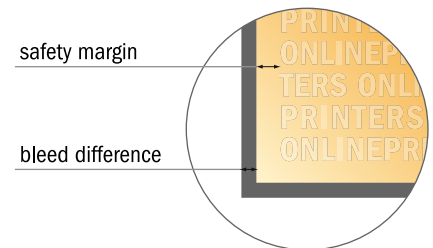

Boxes with lid

18.0 x 18.0 cm • Lift-off lid

- Data format:
33.90 x 30.56 cm
- Data format
(incl. 3.00 mm bleed):
34.50 x 31.16 cm
- Trimmed size:
18.00 x 18.00 cm
- Trimmed size (closed):
18.00 x 18.00 x 3.50 cm
- **Safety margin**
Maintaining 4 mm space between the text/information and the edge of the trimmed format prevents undesirable cuts.

Please note:

- Allow for trim allowance and safety margin according to instructions.
- Arrange background graphics, images or graphics up to the edge of the data format.
- Tolerances may occur during production due to cutting, punching and folding processes.
- This sketch is not drawn to scale.
- Printing data: Instructions and templates can be found under the menu item "Printing data" at www.onlineprinters.com.