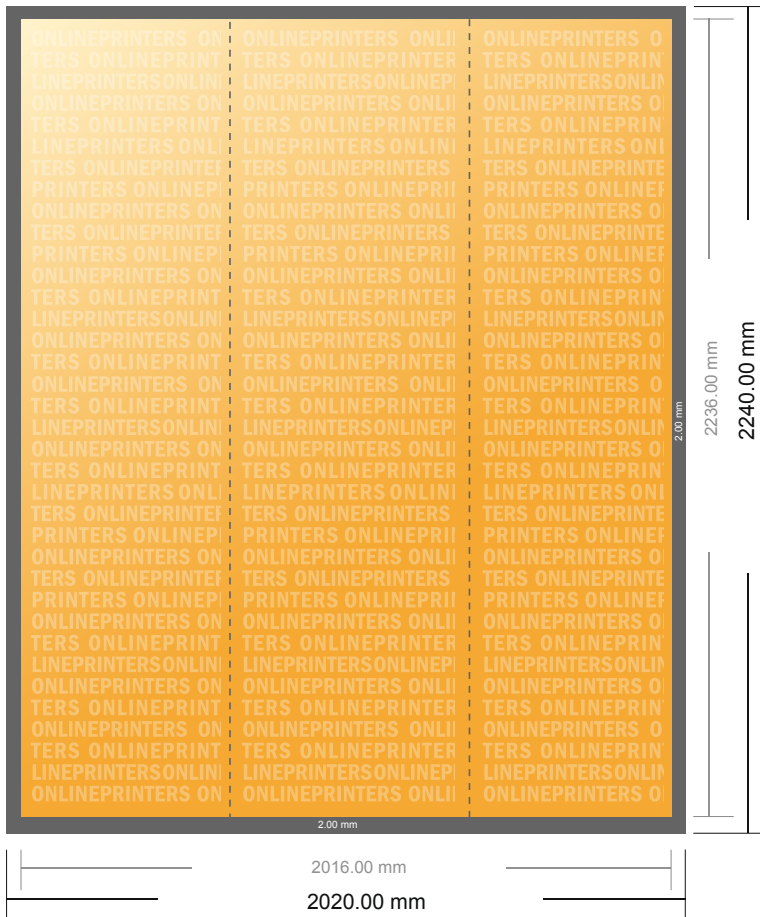

## Pop-up tower, print only

201.6 x 223.6 cm

- Data format (incl. 2.00 mm bleed): 202.00 x 224.00 cm

- Trimmed size: 201.60 x 223.60 cm

- **Safety margin**  
Maintaining 4 mm space between the text/information and the edge of the trimmed format prevents undesirable cuts.

### Please note:

- Allow for trim allowance and safety margin according to instructions.
- Arrange background graphics, images or graphics up to the edge of the data format.
- Tolerances may occur during production due to cutting, punching and folding processes.
- This sketch is not drawn to scale.
- Printing data: Instructions and templates can be found under the menu item "Printing data" at [www.onlineprinters.com](http://www.onlineprinters.com).