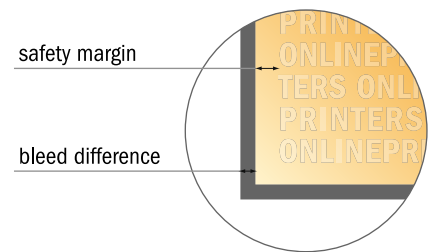

## Sticky notes

Landscape, 10.0 x 7.2 cm • 50 sheets, glueing on top, opens to the left

- **Data format**  
(incl. 2.00 mm bleed):  
10.40 x 7.60 cm
- **Trimmed size:**  
10.00 x 7.20 cm
- **Safety margin**  
Maintaining 4 mm space between the text/information and the edge of the trimmed format prevents undesirable cuts.

### Please note:

- Allow for trim allowance and safety margin according to instructions.
- Arrange background graphics, images or graphics up to the edge of the data format.
- Tolerances may occur during production due to cutting, punching and folding processes.
- This sketch is not drawn to scale.
- Printing data: Instructions and templates can be found under the menu item "Printing data" at [www.onlineprinters.com](http://www.onlineprinters.com).

## Sticky notes

Landscape, 10.0 x 7.2 cm • 50 sheets, glueing on top, opens to the left

- Data format (incl. 2.00 mm bleed): 10.40 x 7.60 cm
- Trimmed size: 10.00 x 7.20 cm
- **Safety margin**  
Maintaining 4 mm space between the text/information and the edge of the trimmed format prevents undesirable cuts.