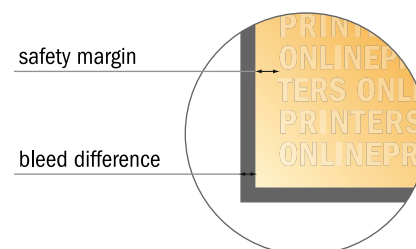

## Sticky notes

Landscape, 10.0 x 7.2 cm • 50 sheets, glueing on top, opens to the left

- **Data format**  
(incl. 2.00 mm bleed):  
10.40 x 7.60 cm
- **Trimmed size:**  
10.00 x 7.20 cm
- **Safety margin**  
Maintaining 4 mm space between the text/information and the edge of the trimmed format prevents undesirable cuts.

### Please note:

- Allow for trim allowance and safety margin according to instructions.
- Arrange background graphics, images or graphics up to the edge of the data format.
- Tolerances may occur during production due to cutting, punching and folding processes.
- This sketch is not drawn to scale.
- Printing data: Instructions and templates can be found under the menu item "Printing data" at [www.onlineprinters.com](http://www.onlineprinters.com).

## Sticky notes

Landscape, 10.0 x 7.2 cm • 50 sheets, glueing on top, opens to the left

- Data format (incl. 2.00 mm bleed): 10.40 x 7.60 cm
- Trimmed size: 10.00 x 7.20 cm
- **Safety margin**  
Maintaining 4 mm space between the text/information and the edge of the trimmed format prevents undesirable cuts.