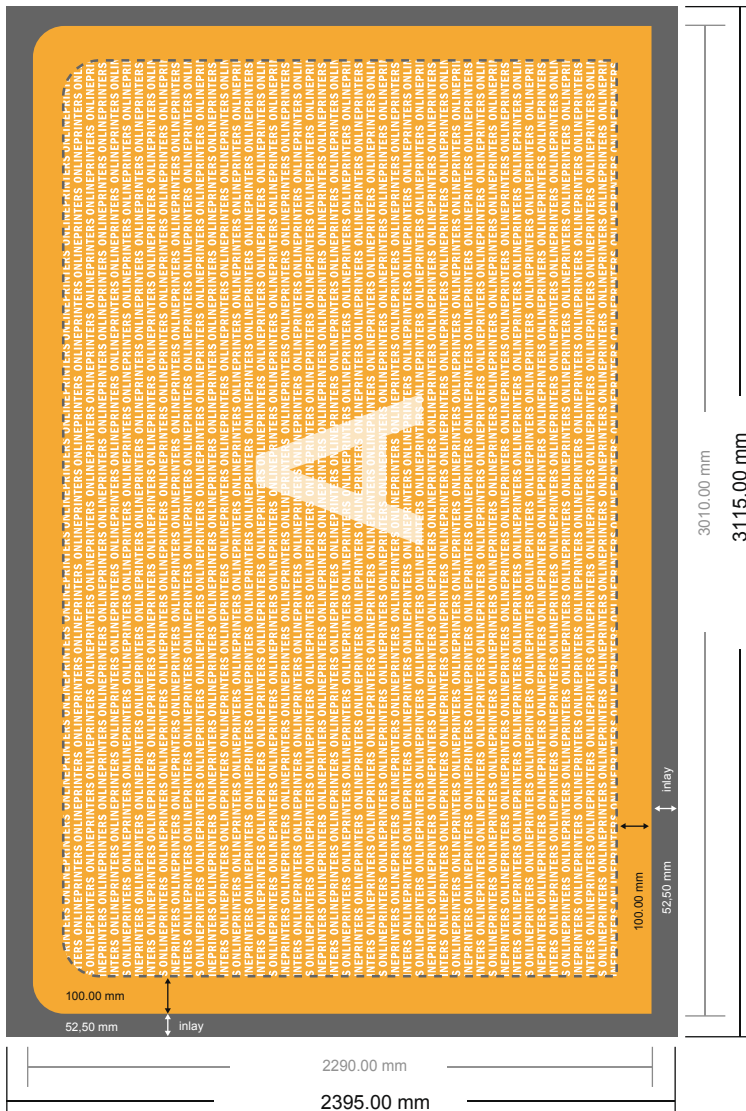

## Stretch fabric, print only

straight, 300.0 x 230.0 cm

Format view rotated by 90 degrees.

- Data format  
(incl. 52.50 mm inlay):  
311.50 x 239.50 cm

- Trimmed size:  
301.00 x 229.00 cm

- Safety margin  
Maintaining 100 mm space  
between the text/information and  
the edge of the trimmed format  
prevents undesirable cuts.

### Please note:

- Allow for trim allowance and safety margin according to instructions.
- Arrange background graphics, images or graphics up to the edge of the data format.
- Tolerances may occur during production due to cutting, punching and folding processes.
- This sketch is not drawn to scale.
- Printing data: Instructions and templates can be found under the menu item "Printing data" at [www.onlineprinters.com](http://www.onlineprinters.com).