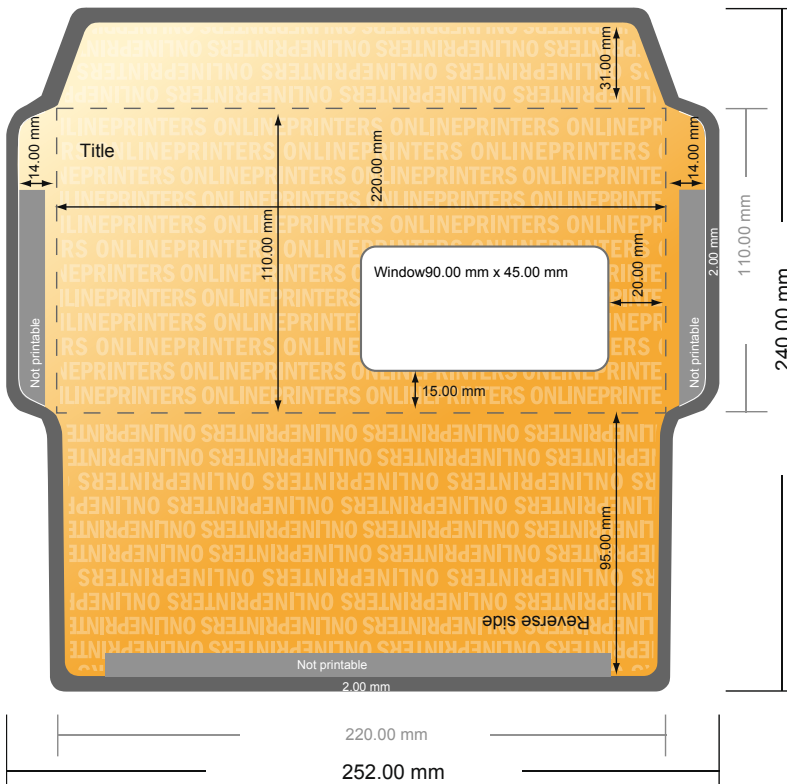

Envelopes

DL • with window right

- Data format
(incl. 2.00 mm bleed):
24.00 x 25.20 cm
- Trimmed size:
11.00 x 22.00 cm
- Printable area:
24.00 x 25.20 cm
- **Safety margin**
Maintaining 4 mm space between the text/information and the edge of the trimmed format prevents undesirable cuts.

Please note:

- Allow for trim allowance and safety margin according to instructions.
- Arrange background graphics, images or graphics up to the edge of the data format.
- Tolerances may occur during production due to cutting, punching and folding processes.
- This sketch is not drawn to scale.
- Printing data: Instructions and templates can be found under the menu item "Printing data" at www.onlineprinters.com.