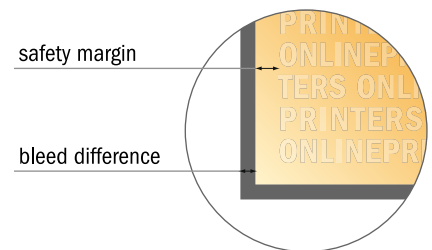

## Stickers

### A8-Square

- Data format  
(incl. 2.00 mm bleed):  
5.60 x 5.60 cm
- Trimmed size:  
5.20 x 5.20 cm
- **Safety margin**  
Maintaining 4 mm space between the text/information and the edge of the trimmed format prevents undesirable cuts.

### Please note:

- Allow for trim allowance and safety margin according to instructions.
- Arrange background graphics, images or graphics up to the edge of the data format.
- Tolerances may occur during production due to cutting, punching and folding processes.
- This sketch is not drawn to scale.
- Printing data: Instructions and templates can be found under the menu item "Printing data" at [www.onlineprinters.com](http://www.onlineprinters.com).