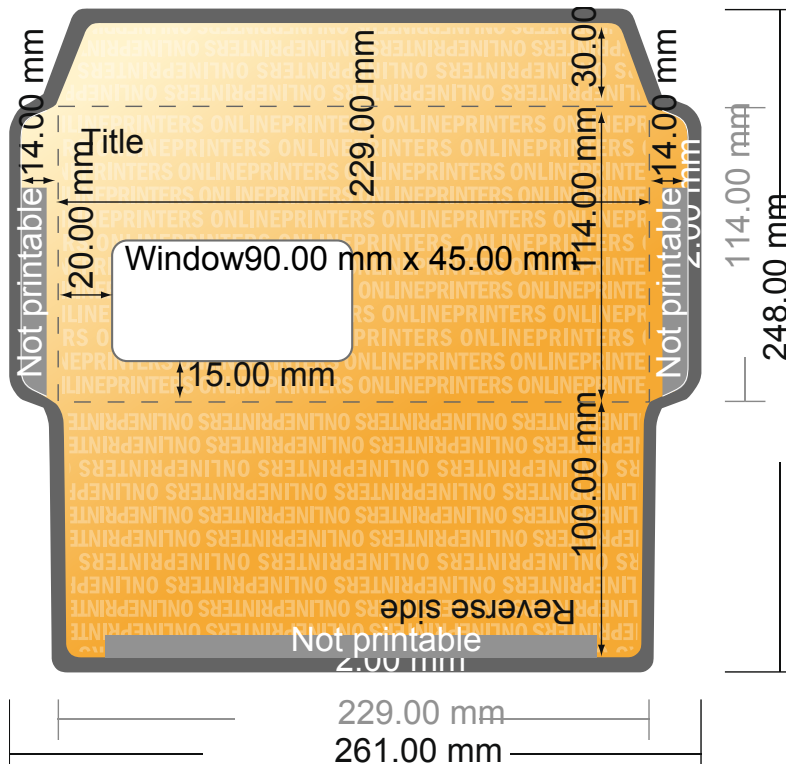

## Envelopes

DIN C6/5 • with window left

- Data format (incl. 2.00 mm bleed): 26.10 x 24.80 cm

- Trimmed size: 22.90 x 11.40 cm

- Printable area: 26.10 x 24.80 cm

- **Safety margin**  
Maintaining 4 mm space between the text/information and the edge of the trimmed format prevents undesirable cuts.

### Please note:

- Allow for trim allowance and safety margin according to instructions.
- Arrange background graphics, images or graphics up to the edge of the data format.
- Tolerances may occur during production due to cutting, punching and folding processes.
- This sketch is not drawn to scale.
- Printing data: Instructions and templates can be found under the menu item "Printing data" at [www.onlineprinters.com](http://www.onlineprinters.com).