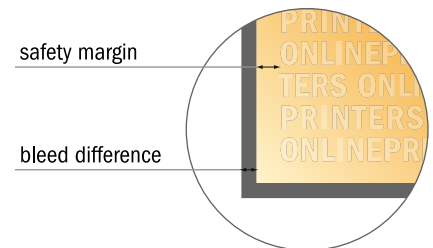

Brochures

17.0 x 24.0 cm • Landscape

Sequence of pages

Create pages consecutively as individual pages.

finished product

- Data format (incl. 2.00 mm bleed): 24.40 x 17.40 cm
- Trimmed size (open): 48.00 x 17.00 cm
- Trimmed size (closed): 24.00 x 17.00 cm

- **Safety margin**
Maintaining 5 mm space between the text/information and the edge of the trimmed format prevents undesirable cuts.

Please note:

- Allow for trim allowance and safety margin according to instructions.
- Arrange background graphics, images or graphics up to the edge of the data format.
- Tolerances may occur during production due to cutting, punching and folding processes.
- This sketch is not drawn to scale.
- Printing data: Instructions and templates can be found under the menu item "Printing data" at www.onlineprinters.com.