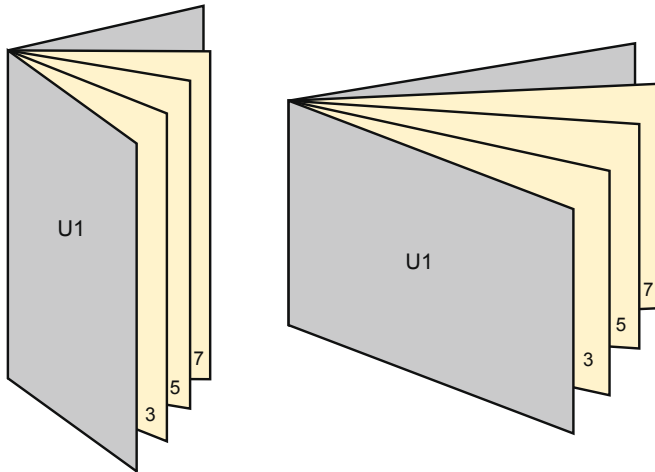

Brochures

17.0 x 24.0 cm • Landscape

Sequence of pages

Create pages consecutively as individual pages.

finished product

- Data format (incl. 2.00 mm bleed): 24.40 x 17.40 cm
- Trimmed size (open): 48.00 x 17.00 cm
- Trimmed size (closed): 24.00 x 17.00 cm

- **Safety margin**
Maintaining 5 mm space between the text/information and the edge of the trimmed format prevents undesirable cuts.

Please note:

- Allow for trim allowance and safety margin according to instructions.
- Arrange background graphics, images or graphics up to the edge of the data format.
- Tolerances may occur during production due to cutting, punching and folding processes.
- This sketch is not drawn to scale.
- Printing data: Instructions and templates can be found under the menu item "Printing data" at www.onlineprinters.com.