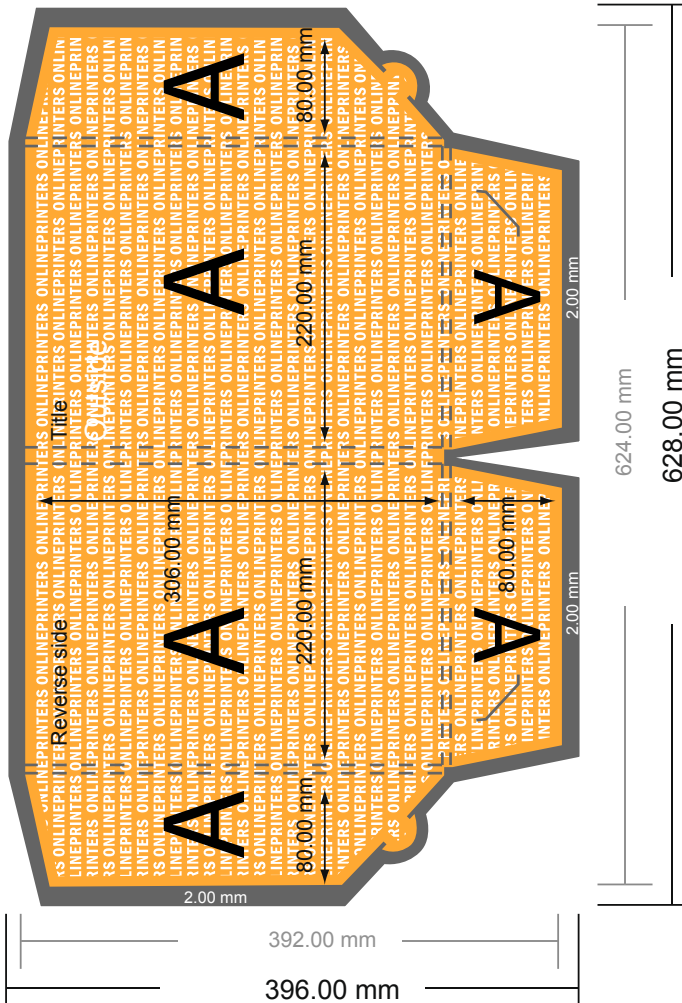

Premium Folders with additional accessories

A4 • Portrait

#20

Format view rotated by 90 degrees

NOTE

Please remove the die line from the download template before generating your artwork files.
Please provide a second file (view file) to specify the position of the die line.

- Data format:
62.80 x 39.60 cm
- Trimmed size (closed):
22.00 x 30.60 cm

- Capacity:
12.00 mm

- **Safety margin**
Maintaining 4 mm space between the text/information and the edge of the trimmed format prevents undesirable cuts.

Please note:

- Allow for trim allowance and safety margin according to instructions.
- Arrange background graphics, images or graphics up to the edge of the data format.
- Tolerances may occur during production due to cutting, punching and folding processes.
- This sketch is not drawn to scale.
- Printing data: Instructions and templates can be found under the menu item "Printing data" at www.onlineprinters.com.