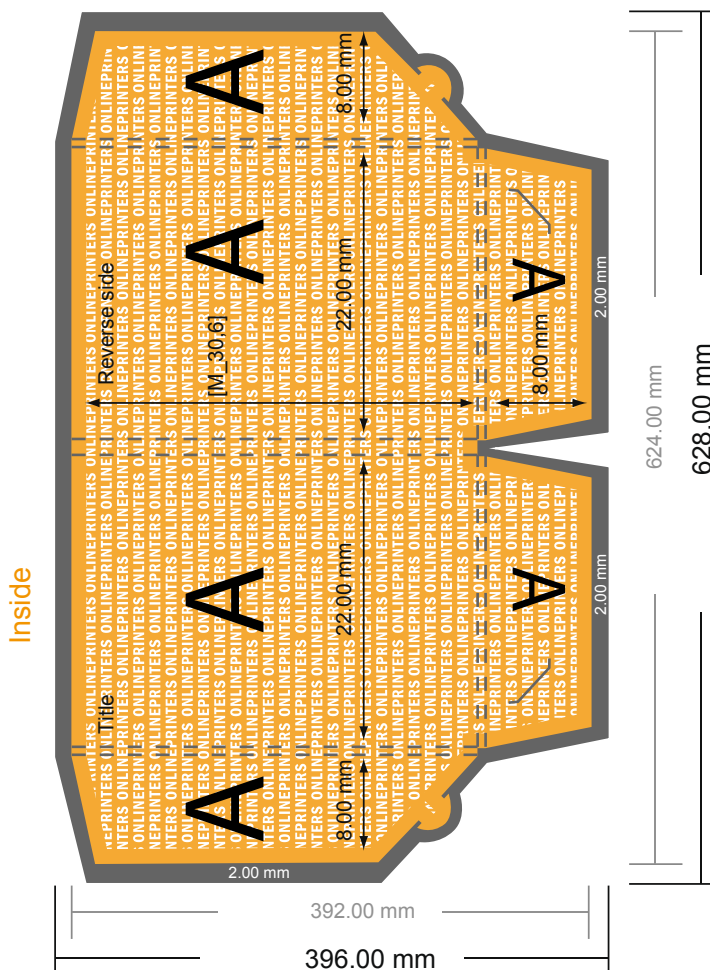

Premium Folders with additional accessories

A4 • Portrait

#20 Format view rotated by 90 degrees.

NOTE

Please remove the die line from the download template before generating your artwork files.
Please provide a second file (view file) to specify the position of the die line.

- Data format:
  62.80 x 39.60 cm
- Trimmed size (closed):
  22.00 x 30.60 cm

- Capacity:
  12.00 mm

- **Safety margin**
  Maintaining 4 mm space between the text/information and the edge of the trimmed format prevents undesirable cuts.