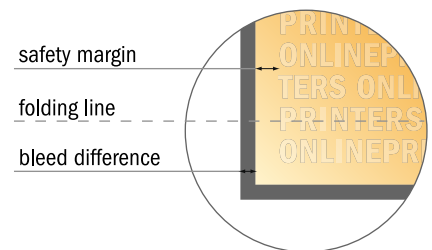

Please note:

- Allow for trim allowance and safety margin according to instructions.
- Arrange background graphics, images or graphics up to the edge of the data format.
- Tolerances may occur during production due to cutting, punching and folding processes.
- This sketch is not drawn to scale.
- Printing data: Instructions and templates can be found under the menu item "Printing data" at www.onlineprinters.com.

Premium Folders with additional accessories

A4 • Portrait

#20 Format view rotated by 90 degrees.

NOTE

Please remove the die line from the download template before generating your artwork files.
Please provide a second file (view file) to specify the position of the die line.

- Data format:
62.80 x 39.60 cm
- Trimmed size (closed):
22.00 x 30.60 cm

- Capacity:
12.00 mm

- **Safety margin**
Maintaining 4 mm space between the text/information and the edge of the trimmed format prevents undesirable cuts.