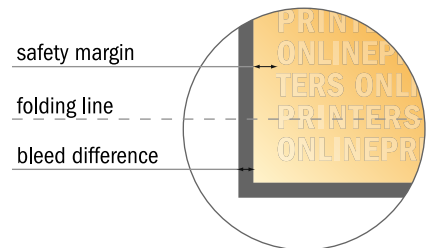

Premium Folders with additional accessories

A4 • Portrait

#20

Format view rotated by 90 degrees

NOTE

Please remove the die line from the download template before generating your artwork files.
Please provide a second file (view file) to specify the position of the die line.

- Data format:
62.80 x 39.60 cm
- Trimmed size (closed):
22.00 x 30.60 cm

- Capacity:
12.00 mm

- **Safety margin**
Maintaining 4 mm space between the text/information and the edge of the trimmed format prevents undesirable cuts.

Please note:

- Allow for trim allowance and safety margin according to instructions.
- Arrange background graphics, images or graphics up to the edge of the data format.
- Tolerances may occur during production due to cutting, punching and folding processes.
- This sketch is not drawn to scale.
- Printing data: Instructions and templates can be found under the menu item "Printing data" at www.onlineprinters.com.