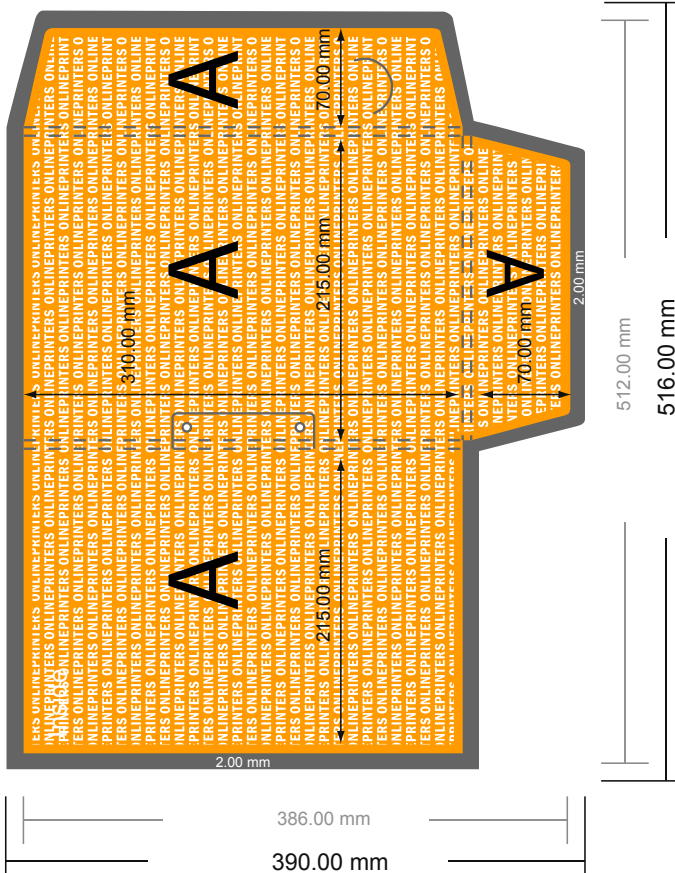

Premium Folders with additional accessories

A4 • Portrait

#16

Format view rotated by 90 degrees.

NOTE

Please remove the die line from the download template before generating your artwork files.
Please provide a second file (view file) to specify the position of the die line.

- Data format:
  51.60 x 39.00 cm
- Trimmed size (closed):
  21.50 x 31.00 cm
- Capacity:
  6.00 mm
- **Safety margin**
  Maintaining 4 mm space between the text/information and the edge of the trimmed format prevents undesirable cuts.