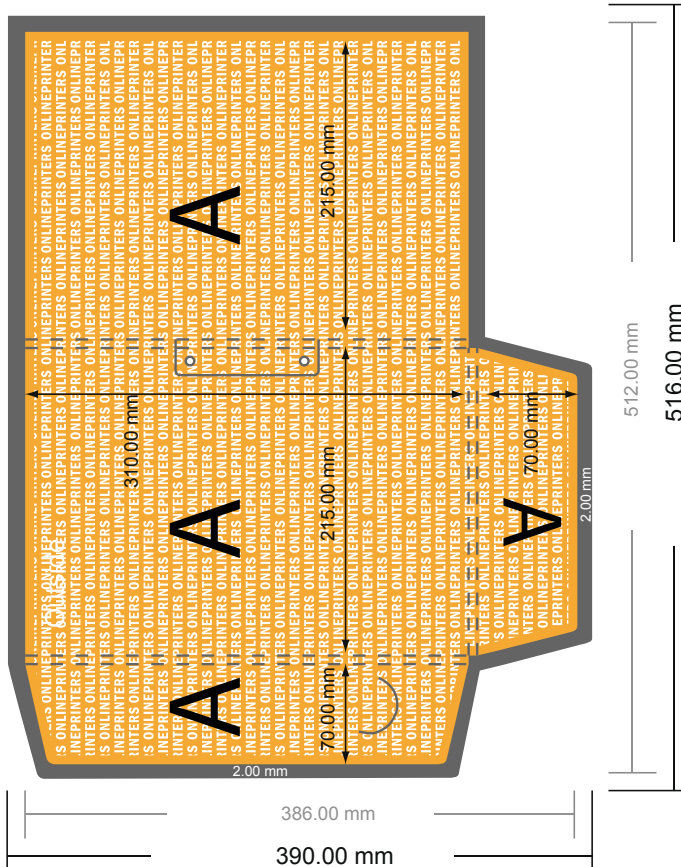

Premium Folders with additional accessories

A4 • Portrait

#16

Format view rotated by 90 degrees.

- Data format:
51.60 x 39.00 cm
- Trimmed size (closed):
21.50 x 31.00 cm
- Capacity:
6.00 mm
- **Safety margin**
Maintaining 4 mm space between the text/information and the edge of the trimmed format prevents undesirable cuts.

NOTE

Please remove the die line from the download template before generating your artwork files.
Please provide a second file (view file) to specify the position of the die line.

Please note:

- Allow for trim allowance and safety margin according to instructions.
- Arrange background graphics, images or graphics up to the edge of the data format.
- Tolerances may occur during production due to cutting, punching and folding processes.
- This sketch is not drawn to scale.
- Printing data: Instructions and templates can be found under the menu item "Printing data" at www.onlineprinters.com.

- Data format:
51.60 x 39.00 cm
- Trimmed size (closed):
21.50 x 31.00 cm
- Capacity:
6.00 mm
- **Safety margin**
Maintaining 4 mm space between the text/information and the edge of the trimmed format prevents undesirable cuts.

Please note:

- Allow for trim allowance and safety margin according to instructions.
- Arrange background graphics, images or graphics up to the edge of the data format.
- Tolerances may occur during production due to cutting, punching and folding processes.
- This sketch is not drawn to scale.
- Printing data: Instructions and templates can be found under the menu item "Printing data" at www.onlineprinters.com.