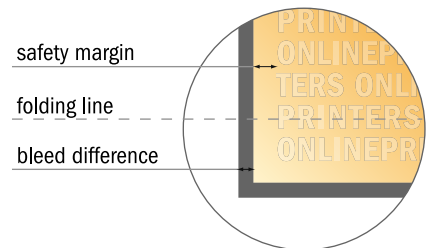

NOTE

Please remove the die line from the download template before generating your artwork files.
Please provide a second file (view file) to specify the position of the die line.

Please note:

- Allow for trim allowance and safety margin according to instructions.
- Arrange background graphics, images or graphics up to the edge of the data format.
- Tolerances may occur during production due to cutting, punching and folding processes.
- This sketch is not drawn to scale.
- Printing data: Instructions and templates can be found under the menu item "Printing data" at www.onlineprinters.com.

Premium Folders with additional accessories

A4 • Portrait

#16

Format view rotated by 90 degrees.

NOTE

Please remove the die line from the download template before generating your artwork files.
Please provide a second file (view file) to specify the position of the die line.

- Data format:
51.60 x 39.00 cm
- Trimmed size (closed):
21.50 x 31.00 cm
- Capacity:
6.00 mm
- **Safety margin**
Maintaining 4 mm space between the text/information and the edge of the trimmed format prevents undesirable cuts.

Please note:

- Allow for trim allowance and safety margin according to instructions.
- Arrange background graphics, images or graphics up to the edge of the data format.
- Tolerances may occur during production due to cutting, punching and folding processes.
- This sketch is not drawn to scale.
- Printing data: Instructions and templates can be found under the menu item "Printing data" at www.onlineprinters.com.