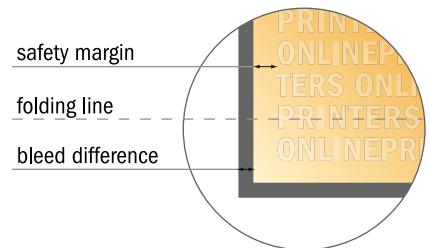

Premium Folders with additional accessories

A4 • Portrait

#16

Format view rotated by 90 degrees.

- Data format:
51.60 x 39.00 cm
- Trimmed size (closed):
21.50 x 31.00 cm
- Capacity:
6.00 mm
- **Safety margin**
Maintaining 4 mm space between the text/information and the edge of the trimmed format prevents undesirable cuts.

NOTE

Please remove the die line from the download template before generating your artwork files.
Please provide a second file (view file) to specify the position of the die line.

Please note:

- Allow for trim allowance and safety margin according to instructions.
- Arrange background graphics, images or graphics up to the edge of the data format.
- Tolerances may occur during production due to cutting, punching and folding processes.
- This sketch is not drawn to scale.
- Printing data: Instructions and templates can be found under the menu item "Printing data" at www.onlineprinters.com.

- Data format:
51.60 x 39.00 cm
- Trimmed size (closed):
21.50 x 31.00 cm
- Capacity:
6.00 mm
- **Safety margin**
Maintaining 4 mm space between the text/information and the edge of the trimmed format prevents undesirable cuts.