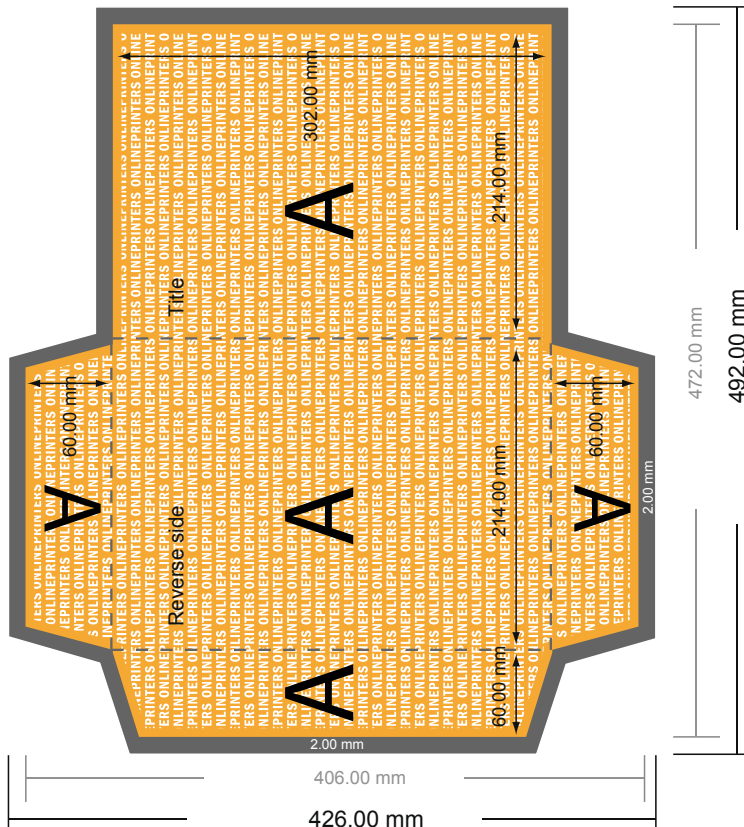

Premium Folders with additional accessories

A4 • Portrait

#10 Format view rotated by 90 degrees.

NOTE

Please remove the die line from the download template before generating your artwork files.
Please provide a second file (view file) to specify the position of the die line.

- Data format:
49.20 x 42.60 cm

- Trimmed size (closed):
21.40 x 30.20 cm

- **Safety margin**
Maintaining 4 mm space between the text/information and the edge of the trimmed format prevents undesirable cuts.

Please note:

- Allow for trim allowance and safety margin according to instructions.
- Arrange background graphics, images or graphics up to the edge of the data format.
- Tolerances may occur during production due to cutting, punching and folding processes.
- This sketch is not drawn to scale.
- Printing data: Instructions and templates can be found under the menu item "Printing data" at www.onlineprinters.com.