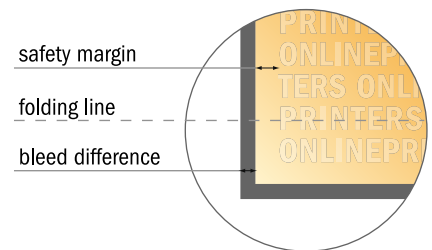

Premium Folders with additional accessories

A4 • Portrait

#10 Format view rotated by 90 degrees.

NOTE

Please remove the die line from the download template before generating your artwork files.
Please provide a second file (view file) to specify the position of the die line.

- Data format:
49.20 x 42.60 cm

- Trimmed size (closed):
21.40 x 30.20 cm

- **Safety margin**
Maintaining 4 mm space between the text/information and the edge of the trimmed format prevents undesirable cuts.

Please note:

- Allow for trim allowance and safety margin according to instructions.
- Arrange background graphics, images or graphics up to the edge of the data format.
- Tolerances may occur during production due to cutting, punching and folding processes.
- This sketch is not drawn to scale.
- Printing data: Instructions and templates can be found under the menu item "Printing data" at www.onlineprinters.com.