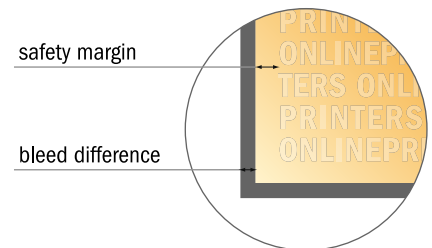

Brochures (short runs)

Art-Size • Portrait

Sequence of pages

Create pages consecutively as individual pages.

finished product

- Data format (incl. 2.00 mm bleed): 21.40 x 28.40 cm
- Trimmed size (open): 42.00 x 28.00 cm
- Trimmed size (closed): 21.00 x 28.00 cm

- **Safety margin**
Maintaining 5 mm space between the text/information and the edge of the trimmed format prevents undesirable cuts.

Please note:

- Allow for trim allowance and safety margin according to instructions.
- Arrange background graphics, images or graphics up to the edge of the data format.
- Tolerances may occur during production due to cutting, punching and folding processes.
- This sketch is not drawn to scale.
- Printing data: Instructions and templates can be found under the menu item "Printing data" at www.onlineprinters.com.