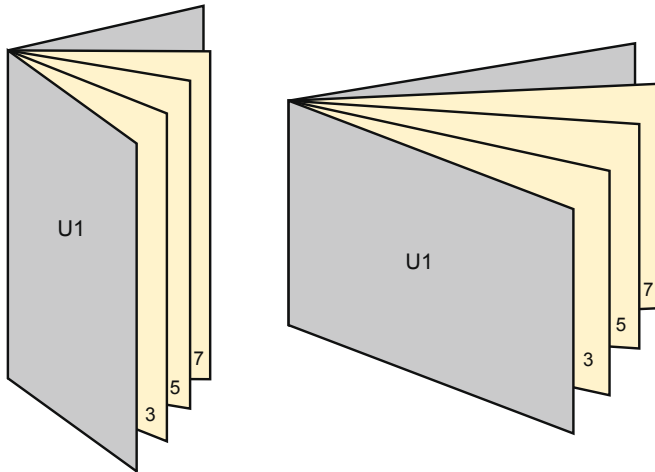

Brochures (short runs)

Art-Size • Portrait

Sequence of pages

Create pages consecutively as individual pages.

finished product

- Data format (incl. 2.00 mm bleed): 21.40 x 28.40 cm
- Trimmed size (open): 42.00 x 28.00 cm
- Trimmed size (closed): 21.00 x 28.00 cm

- **Safety margin**
Maintaining 5 mm space between the text/information and the edge of the trimmed format prevents undesirable cuts.

Please note:

- Allow for trim allowance and safety margin according to instructions.
- Arrange background graphics, images or graphics up to the edge of the data format.
- Tolerances may occur during production due to cutting, punching and folding processes.
- This sketch is not drawn to scale.
- Printing data: Instructions and templates can be found under the menu item "Printing data" at www.onlineprinters.com.