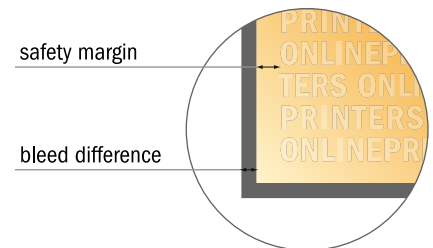

Brochures (short runs)

A4 • Portrait

Sequence of pages

Create pages consecutively as individual pages.

finished product

- Data format
(incl. 2.00 mm bleed):
21.40 x 30.10 cm
- Trimmed size (open):
42.00 x 29.70 cm
- Trimmed size (closed):
21.00 x 29.70 cm

- **Safety margin**
Maintaining 5 mm space between the text/information and the edge of the trimmed format prevents undesirable cuts.

Please note:

- Allow for trim allowance and safety margin according to instructions.
- Arrange background graphics, images or graphics up to the edge of the data format.
- Tolerances may occur during production due to cutting, punching and folding processes.
- This sketch is not drawn to scale.
- Printing data: Instructions and templates can be found under the menu item "Printing data" at www.onlineprinters.com.