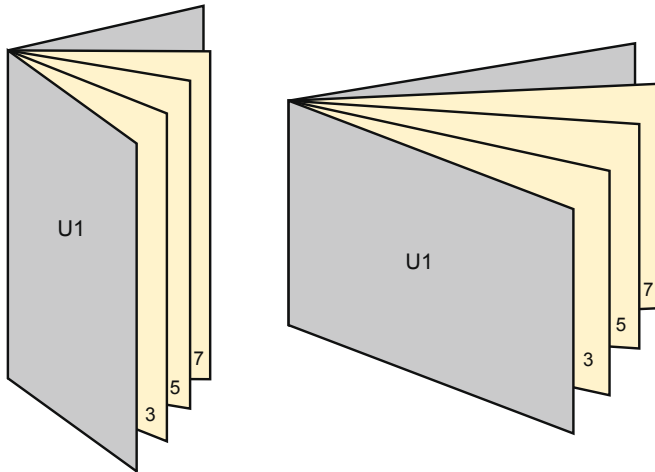

Brochures (short runs)

A4 • Portrait

Sequence of pages

Create pages consecutively as individual pages.

finished product

- Data format
(incl. 2.00 mm bleed):
21.40 x 30.10 cm
- Trimmed size (open):
42.00 x 29.70 cm
- Trimmed size (closed):
21.00 x 29.70 cm

- **Safety margin**
Maintaining 5 mm space between the text/information and the edge of the trimmed format prevents undesirable cuts.

Please note:

- Allow for trim allowance and safety margin according to instructions.
- Arrange background graphics, images or graphics up to the edge of the data format.
- Tolerances may occur during production due to cutting, punching and folding processes.
- This sketch is not drawn to scale.
- Printing data: Instructions and templates can be found under the menu item "Printing data" at www.onlineprinters.com.