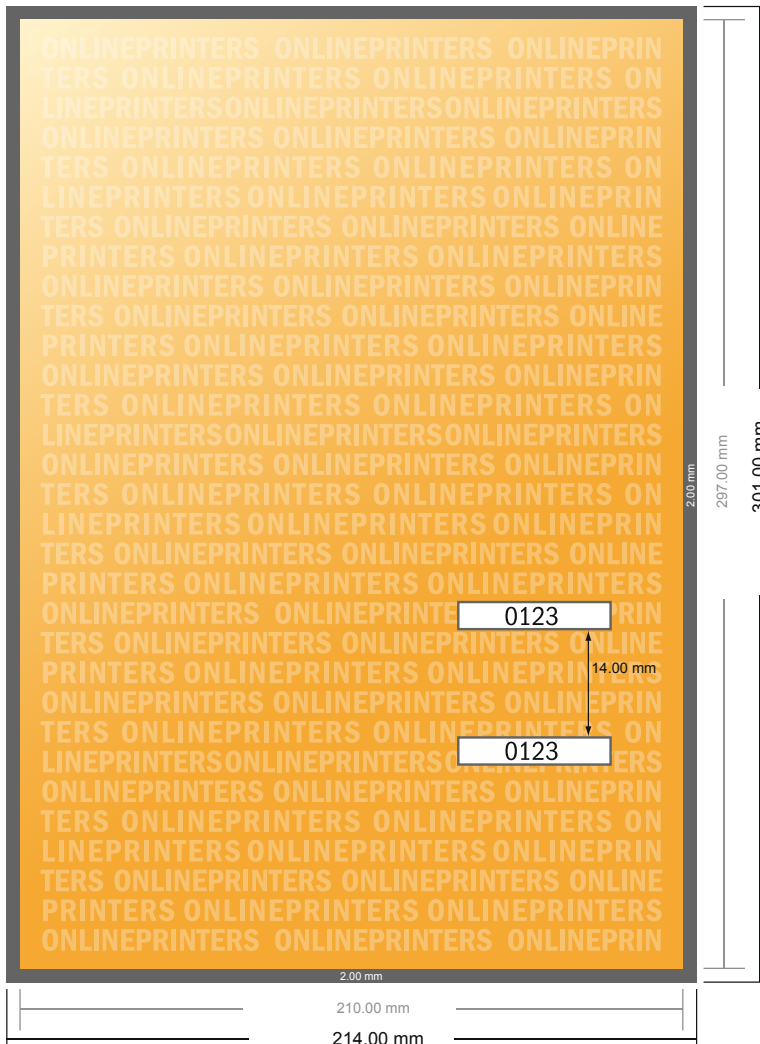

## Event Tickets (black-light ink)

A4

- Data format (incl. 2.00 mm bleed): 21.40 x 30.10 cm
- Trimmed size: 21.00 x 29.70 cm
- **Safety margin**  
Maintaining 4 mm space between the text/information and the edge of the trimmed format prevents undesirable cuts.

### Please note:

- Allow for trim allowance and safety margin according to instructions.
- Arrange background graphics, images or graphics up to the edge of the data format.
- Tolerances may occur during production due to cutting, punching and folding processes.
- This sketch is not drawn to scale.
- Printing data: Instructions and templates can be found under the menu item "Printing data" at [www.onlineprinters.com](http://www.onlineprinters.com).