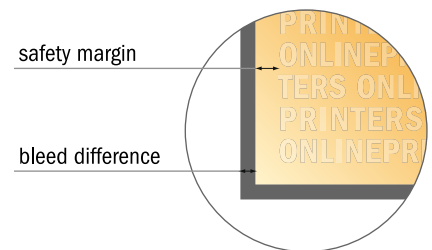

## Entry Tickets (security paper)

DIN-A5 Half

- Data format (incl. 2.00 mm bleed): 7.60 x 21.40 cm
- Trimmed size: 7.20 x 21.00 cm
- **Safety margin**  
Maintaining 4 mm space between the text/information and the edge of the trimmed format prevents undesirable cuts.

### Please note:

- Allow for trim allowance and safety margin according to instructions.
- Arrange background graphics, images or graphics up to the edge of the data format.
- Tolerances may occur during production due to cutting, punching and folding processes.
- This sketch is not drawn to scale.
- Printing data: Instructions and templates can be found under the menu item "Printing data" at [www.onlineprinters.com](http://www.onlineprinters.com).