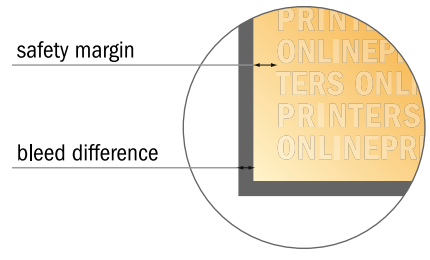

## Flyers & Leaflets

Inlay up to DIN-Lang

- Data format (incl. 2.00 mm bleed): 10.40 x 20.70 cm
- Trimmed size: 10.00 x 20.30 cm
- Front side and reverse side dimensions are identical.
- **Safety margin**  
Maintaining 4 mm space between the text/information and the edge of the trimmed format prevents undesirable cuts.

**Please note:**

- Allow for trim allowance and safety margin according to instructions.
- Arrange background graphics, images or graphics up to the edge of the data format.
- Tolerances may occur during production due to cutting, punching and folding processes.
- This sketch is not drawn to scale.
- Printing data: Instructions and templates can be found under the menu item "Printing data" at [www.onlineprinters.com](http://www.onlineprinters.com).