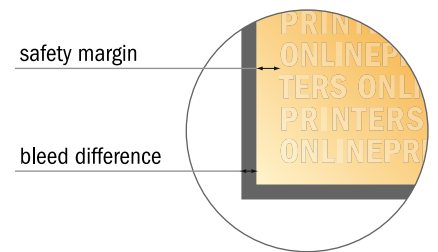

# Letterheads

DL

- Data format (incl. 2.00 mm bleed): 10.90 x 21.40 cm
- Trimmed size: 10.50 x 21.00 cm
- **Safety margin**  
Maintaining 4 mm space between the text/information and the edge of the trimmed format prevents undesirable cuts.

**Please note:**

- Allow for trim allowance and safety margin according to instructions.
- Arrange background graphics, images or graphics up to the edge of the data format.
- Tolerances may occur during production due to cutting, punching and folding processes.
- This sketch is not drawn to scale.
- Printing data: Instructions and templates can be found under the menu item "Printing data" at [www.onlineprinters.com](http://www.onlineprinters.com).