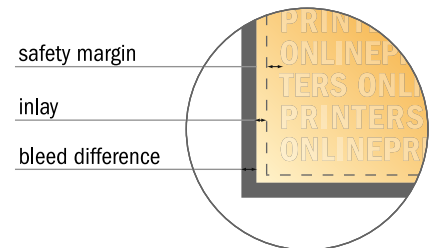

## Drop Flag incl. print

104.0 x 261.0 cm

- Data format:  
104.00 x 232.00 cm

- Trimmed size:  
92.70 x 207.80 cm

- System dimensions:  
80.00 x 256.00 cm

- **Safety margin**  
Maintaining 10 mm space between the text/information and the edge of the trimmed format prevents undesirable cuts.

### Please note:

- Allow for trim allowance and safety margin according to instructions.
- Arrange background graphics, images or graphics up to the edge of the data format.
- Tolerances may occur during production due to cutting, punching and folding processes.
- This sketch is not drawn to scale.
- Printing data: Instructions and templates can be found under the menu item "Printing data" at [www.onlineprinters.com](http://www.onlineprinters.com).