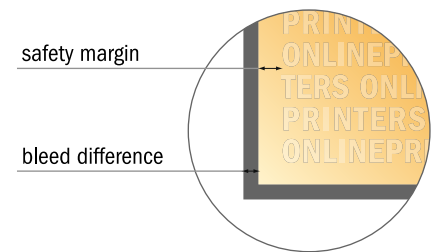

## Spiral Booklet

A6 • Portrait

- Data format  
(incl. 2.00 mm bleed):  
10.90 x 15.20 cm
- Trimmed size:  
10.50 x 14.80 cm
- **Safety margin**  
Maintaining 5.00 mm space between the text/information and the edge of the trimmed format prevents undesirable cuts.

### Please note:

- Allow for trim allowance and safety margin according to instructions.
- Arrange background graphics, images or graphics up to the edge of the data format.
- Tolerances may occur during production due to cutting, punching and folding processes.
- This sketch is not drawn to scale.
- Printing data: Instructions and templates can be found under the menu item "Printing data" at [www.onlineprinters.com](http://www.onlineprinters.com).