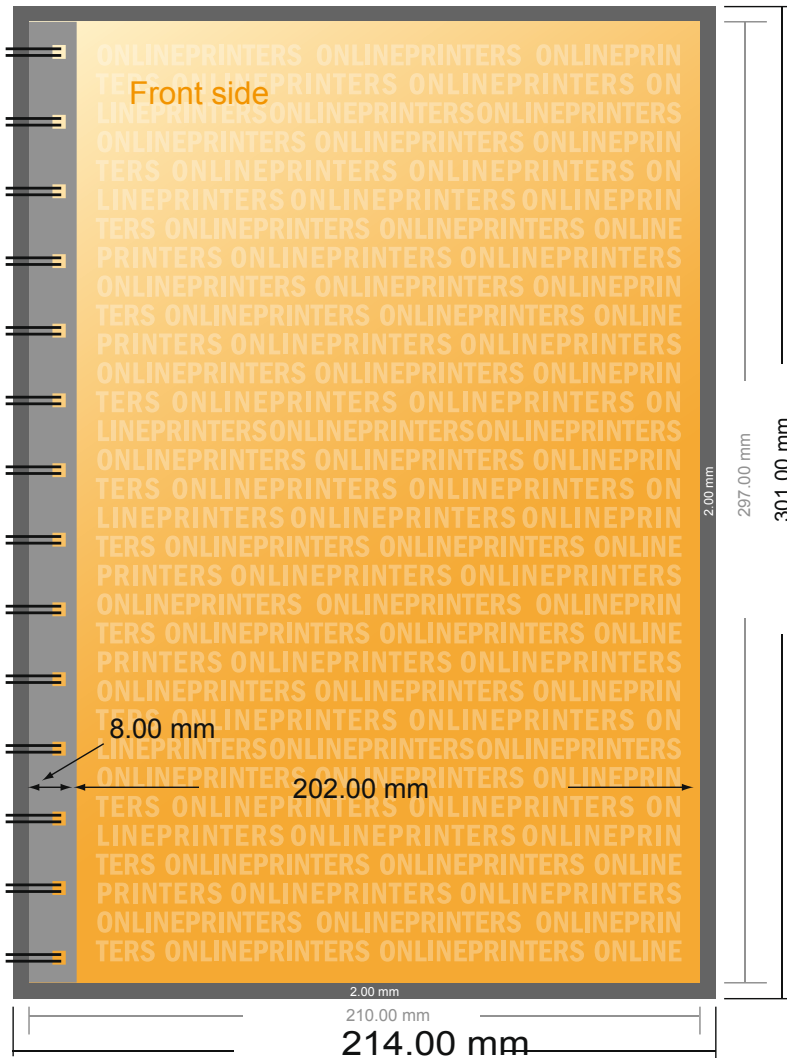

Spiral Booklet

A4 • Portrait

- **Data format**
(incl. 2.00 mm bleed):
21.40 x 30.10 cm
- **Trimmed size:**
21.00 x 29.70 cm
- **Safety margin**
Maintaining 5 mm space between the text/information and the edge of the trimmed format prevents undesirable cuts.

Please note:

- Allow for trim allowance and safety margin according to instructions.
- Arrange background graphics, images or graphics up to the edge of the data format.
- Tolerances may occur during production due to cutting, punching and folding processes.
- This sketch is not drawn to scale.
- Printing data: Instructions and templates can be found under the menu item "Printing data" at www.onlineprinters.com.

Spiral Booklet

A4 • Portrait

- Data format (incl. 2.00 mm bleed): 21.40 x 30.10 cm
- Trimmed size: 21.00 x 29.70 cm
- **Safety margin**
Maintaining 5 mm space between the text/information and the edge of the trimmed format prevents undesirable cuts.