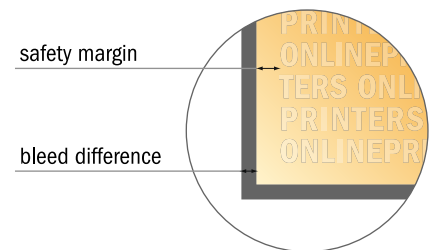

Spiral Booklet

A4 • Portrait

- **Data format**
(incl. 2.00 mm bleed):
21.40 x 30.10 cm
- **Trimmed size:**
21.00 x 29.70 cm
- **Safety margin**
Maintaining 5 mm space between the text/information and the edge of the trimmed format prevents undesirable cuts.

Please note:

- Allow for trim allowance and safety margin according to instructions.
- Arrange background graphics, images or graphics up to the edge of the data format.
- Tolerances may occur during production due to cutting, punching and folding processes.
- This sketch is not drawn to scale.
- Printing data: Instructions and templates can be found under the menu item "Printing data" at www.onlineprinters.com.

Spiral Booklet

A4 • Portrait

- Data format (incl. 2.00 mm bleed): 21.40 x 30.10 cm
- Trimmed size: 21.00 x 29.70 cm
- **Safety margin**
Maintaining 5 mm space between the text/information and the edge of the trimmed format prevents undesirable cuts.