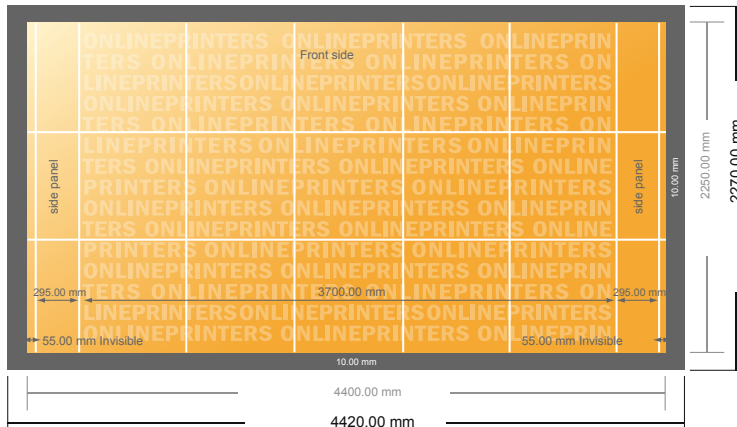

## Folding fabric incl. print

370.0 x 225.0 cm

- Data format (incl. 10.00 mm inlay): 442.00 x 227.00 cm
- Trimmed size (open): 440.00 x 225.00 cm
- Trimmed size (closed): 370.00 x 225.00 cm

- **Safety margin**  
Maintaining 50 mm space between the text/information and the edge of the trimmed format prevents undesirable cuts.

### Please note:

- Allow for trim allowance and safety margin according to instructions.
- Arrange background graphics, images or graphics up to the edge of the data format.
- Tolerances may occur during production due to cutting, punching and folding processes.
- This sketch is not drawn to scale.
- Printing data: Instructions and templates can be found under the menu item "Printing data" at [www.onlineprinters.com](http://www.onlineprinters.com).