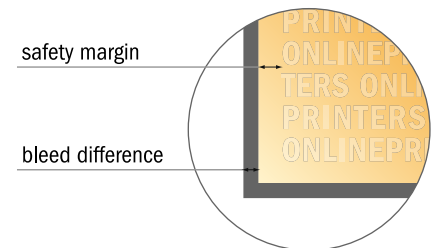

## Folding fabric incl. print

370.0 x 225.0 cm

- Data format (incl. 10.00 mm inlay): 442.00 x 227.00 cm
- Trimmed size (open): 440.00 x 225.00 cm
- Trimmed size (closed): 370.00 x 225.00 cm

- **Safety margin**  
Maintaining 50 mm space between the text/information and the edge of the trimmed format prevents undesirable cuts.

### Please note:

- Allow for trim allowance and safety margin according to instructions.
- Arrange background graphics, images or graphics up to the edge of the data format.
- Tolerances may occur during production due to cutting, punching and folding processes.
- This sketch is not drawn to scale.
- Printing data: Instructions and templates can be found under the menu item "Printing data" at [www.onlineprinters.com](http://www.onlineprinters.com).