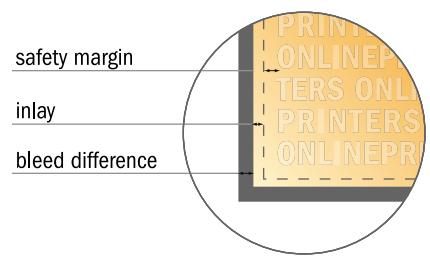

Giant Pole System, incl. print

110.0 x 330.0 cm

- Data format:
117.00 x 337.00 cm
- Trimmed size:
110.00 x 330.00 cm
- Printable area:
117.00 x 337.00 cm
- **Safety margin**
Maintaining 4 mm space between the text/information and the edge of the trimmed format prevents undesirable cuts.

Please note:

- Allow for trim allowance and safety margin according to instructions.
- Arrange background graphics, images or graphics up to the edge of the data format.
- Tolerances may occur during production due to cutting, punching and folding processes.
- This sketch is not drawn to scale.
- Printing data: Instructions and templates can be found under the menu item "Printing data" at www.onlineprinters.com.