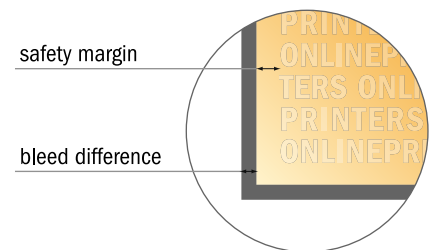

## Roller Banner, silver frame

100.0 x 215.0 cm

- Data format (incl. 10.00 mm bleed): 102.00 x 242.00 cm
- Trimmed size: 100.00 x 240.00 cm
- Visible area: 100.00 x 215.00 cm
- Printable area: 100.00 x 240.00 cm
- **Safety margin**  
Maintaining 10.00 mm space between the text/information and the edge of the trimmed format prevents undesirable cuts.

### Please note:

- Allow for trim allowance and safety margin according to instructions.
- Arrange background graphics, images or graphics up to the edge of the data format.
- Tolerances may occur during production due to cutting, punching and folding processes.
- This sketch is not drawn to scale.
- Printing data: Instructions and templates can be found under the menu item "Printing data" at [www.onlineprinters.com](http://www.onlineprinters.com).