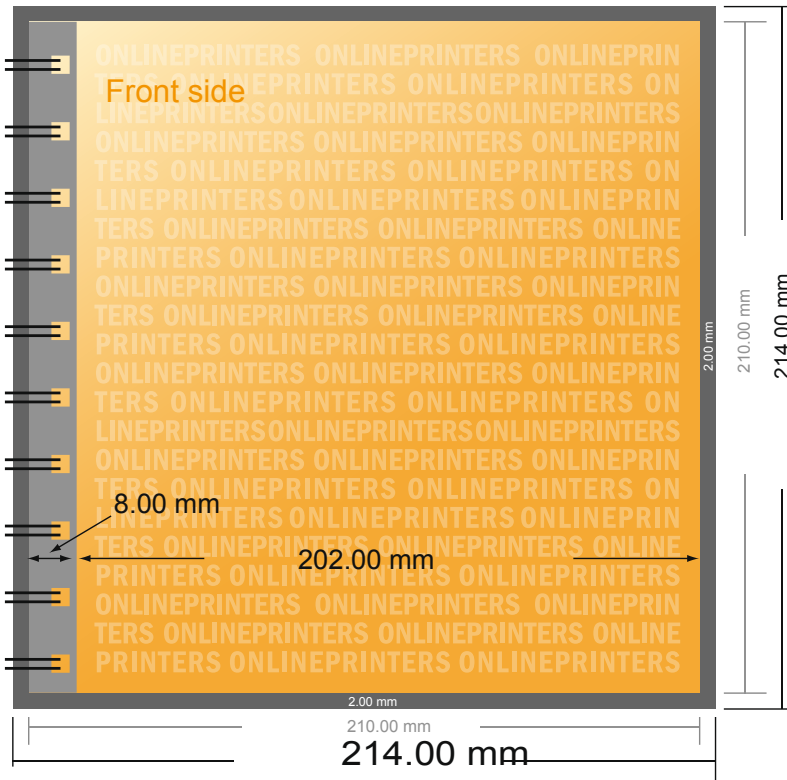

### A4-Square

- Data format  
(incl. 2.00 mm bleed):  
21.40 x 21.40 cm
- Trimmed size:  
21.00 x 21.00 cm
- **Safety margin**  
Maintaining 5.00 mm space  
between the text/information and  
the edge of the trimmed format  
prevents undesirable cuts.

#### Please note:

- Allow for trim allowance and safety margin according to instructions.
- Arrange background graphics, images or graphics up to the edge of the data format.
- Tolerances may occur during production due to cutting, punching and folding processes.
- This sketch is not drawn to scale.
- Printing data: Instructions and templates can be found under the menu item "Printing data" at [www.onlineprinters.com](http://www.onlineprinters.com).

### Please note:

- Allow for trim allowance and safety margin according to instructions.
- Arrange background graphics, images or graphics up to the edge of the data format.
- Tolerances may occur during production due to cutting, punching and folding processes.
- This sketch is not drawn to scale.
- Printing data: Instructions and templates can be found under the menu item "Printing data" at [www.onlineprinters.com](http://www.onlineprinters.com).