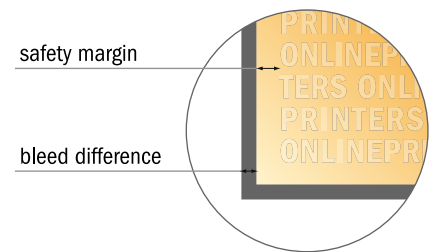

### A4-Square

- Data format  
(incl. 2.00 mm bleed):  
21.40 x 21.40 cm
- Trimmed size:  
21.00 x 21.00 cm
- **Safety margin**  
Maintaining 5.00 mm space  
between the text/information and  
the edge of the trimmed format  
prevents undesirable cuts.

#### Please note:

- Allow for trim allowance and safety margin according to instructions.
- Arrange background graphics, images or graphics up to the edge of the data format.
- Tolerances may occur during production due to cutting, punching and folding processes.
- This sketch is not drawn to scale.
- Printing data: Instructions and templates can be found under the menu item "Printing data" at [www.onlineprinters.com](http://www.onlineprinters.com).