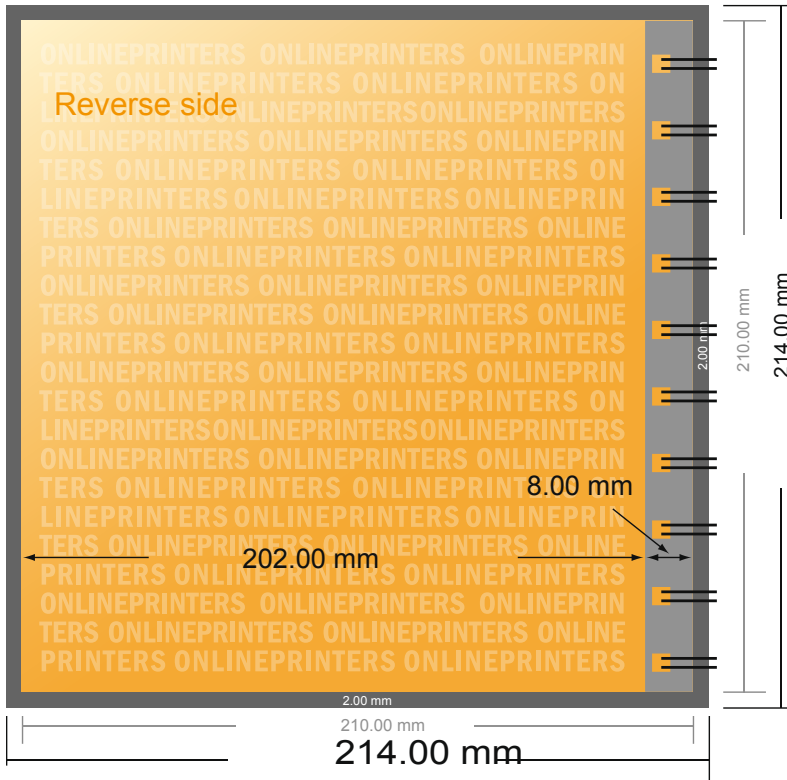

### A4-Square

- Data format  
(incl. 2.00 mm bleed):  
21.40 x 21.40 cm
- Trimmed size:  
21.00 x 21.00 cm
- **Safety margin**  
Maintaining 5.00 mm space  
between the text/information and  
the edge of the trimmed format  
prevents undesirable cuts.

#### Please note:

- Allow for trim allowance and safety margin according to instructions.
- Arrange background graphics, images or graphics up to the edge of the data format.
- Tolerances may occur during production due to cutting, punching and folding processes.
- This sketch is not drawn to scale.
- Printing data: Instructions and templates can be found under the menu item "Printing data" at [www.onlineprinters.com](http://www.onlineprinters.com).

### Please note:

- Allow for trim allowance and safety margin according to instructions.
- Arrange background graphics, images or graphics up to the edge of the data format.
- Tolerances may occur during production due to cutting, punching and folding processes.
- This sketch is not drawn to scale.
- Printing data: Instructions and templates can be found under the menu item "Printing data" at [www.onlineprinters.com](http://www.onlineprinters.com).