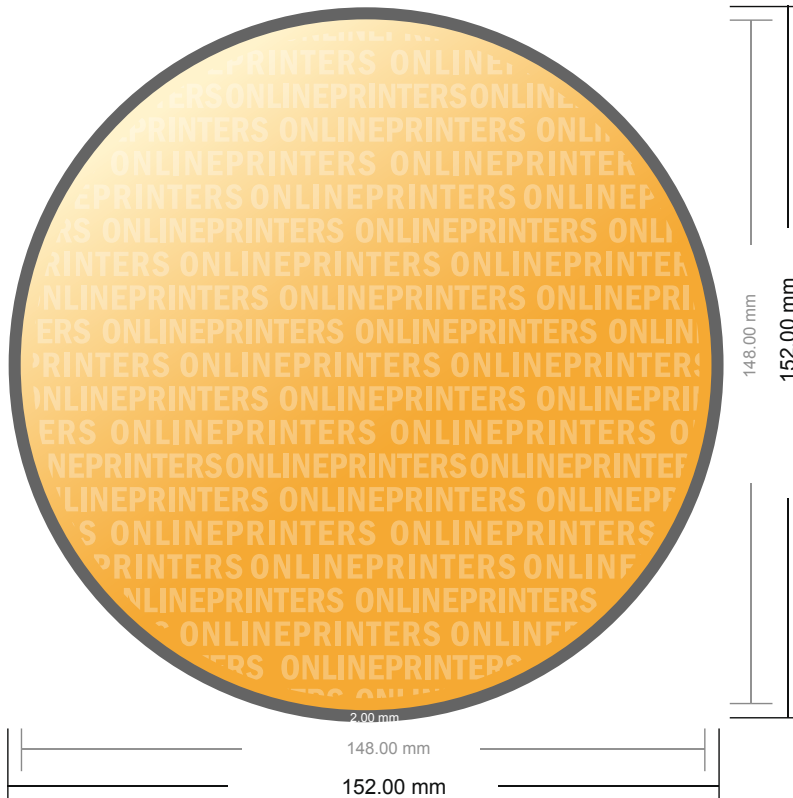

## Postcards

round, 14.8 cm diameter

- Data format (incl. 2.00 mm bleed): 15.20 x 15.20 cm
- Trimmed size: 14.80 x 14.80 cm
- Front side and reverse side dimensions are identical.
- **Safety margin**  
Maintaining 4 mm space between the text/information and the edge of the trimmed format prevents undesirable cuts.

### Please note:

- Allow for trim allowance and safety margin according to instructions.
- Arrange background graphics, images or graphics up to the edge of the data format.
- Tolerances may occur during production due to cutting, punching and folding processes.
- This sketch is not drawn to scale.
- Printing data: Instructions and templates can be found under the menu item "Printing data" at [www.onlineprinters.com](http://www.onlineprinters.com).