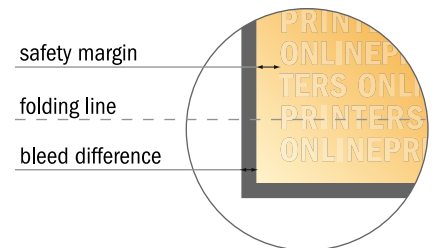

Folded Cards Portrait

Maxi • Single fold • 4 pages

- **Data format**
(incl. 2.00 mm bleed):
25.40 x 23.90 cm
- **Trimmed size (open):**
25.00 x 23.50 cm
- **Trimmed size (closed):**
12.50 x 23.50 cm
- **Safety margin**
Maintaining 4 mm space between the text/information and the edge of the trimmed format prevents undesirable cuts.

Please note:

- Allow for trim allowance and safety margin according to instructions.
- Arrange background graphics, images or graphics up to the edge of the data format.
- Tolerances may occur during production due to cutting, punching and folding processes.
- This sketch is not drawn to scale.
- Printing data: Instructions and templates can be found under the menu item "Printing data" at www.onlineprinters.com.

Folded Cards Portrait

Maxi • Single fold • 4 pages

- Data format (incl. 2.00 mm bleed): 25.40 x 23.90 cm
- Trimmed size (open): 25.00 x 23.50 cm
- Trimmed size (closed): 12.50 x 23.50 cm

- **Safety margin**
Maintaining 4 mm space between the text/information and the edge of the trimmed format prevents undesirable cuts.