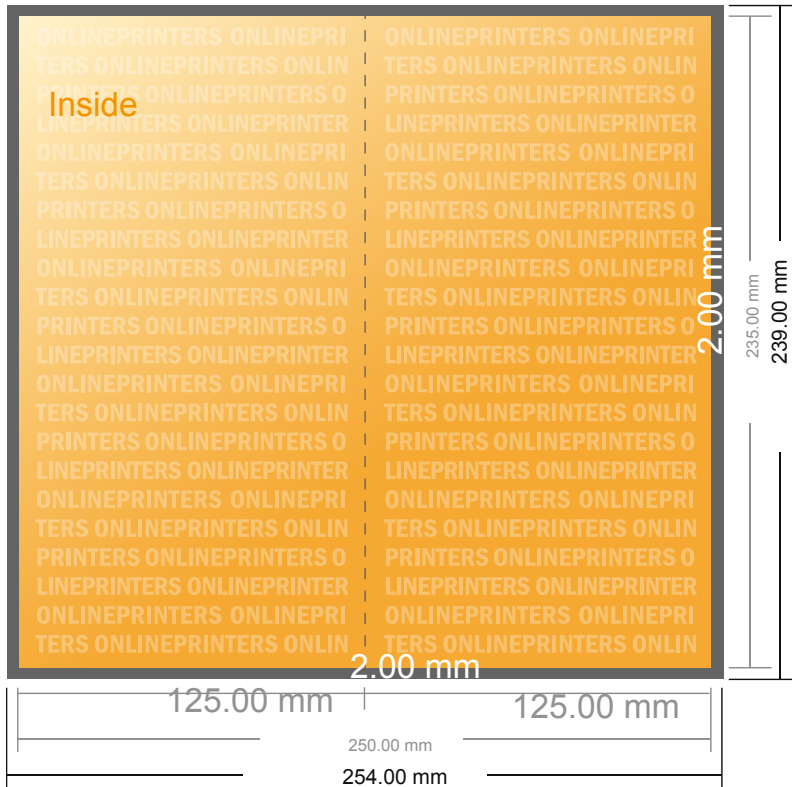

Folded Cards Portrait

Maxi • Single fold • 4 pages

- **Data format**
(incl. 2.00 mm bleed):
25.40 x 23.90 cm
- **Trimmed size (open):**
25.00 x 23.50 cm
- **Trimmed size (closed):**
12.50 x 23.50 cm
- **Safety margin**
Maintaining 4 mm space between the text/information and the edge of the trimmed format prevents undesirable cuts.

Please note:

- Allow for trim allowance and safety margin according to instructions.
- Arrange background graphics, images or graphics up to the edge of the data format.
- Tolerances may occur during production due to cutting, punching and folding processes.
- This sketch is not drawn to scale.
- Printing data: Instructions and templates can be found under the menu item "Printing data" at www.onlineprinters.com.

Folded Cards Portrait

Maxi • Single fold • 4 pages

- Data format (incl. 2.00 mm bleed): 25.40 x 23.90 cm
- Trimmed size (open): 25.00 x 23.50 cm
- Trimmed size (closed): 12.50 x 23.50 cm

- **Safety margin**
Maintaining 4 mm space between the text/information and the edge of the trimmed format prevents undesirable cuts.