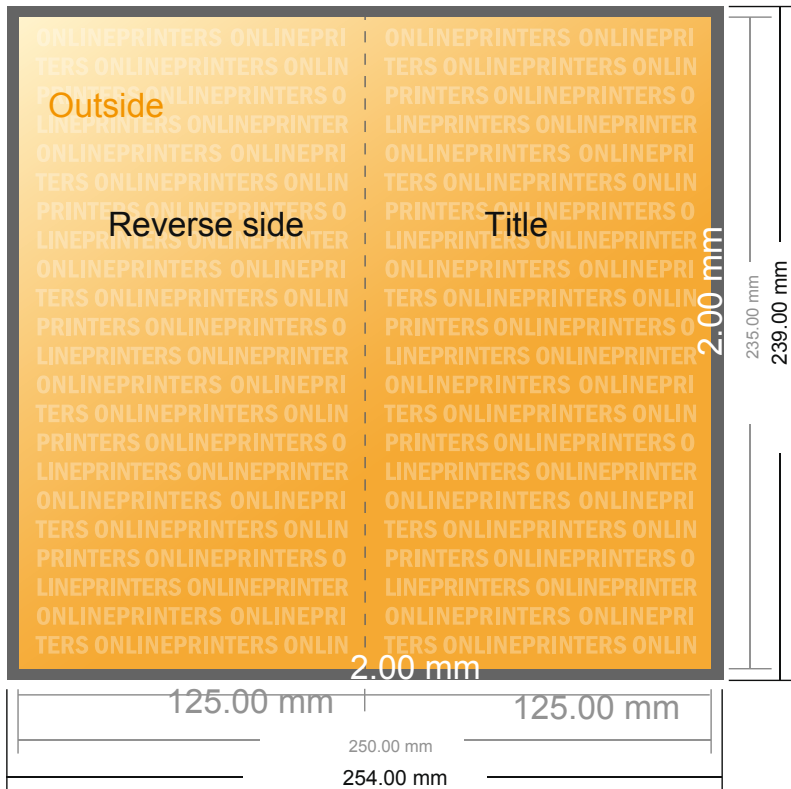

Folded Cards Portrait

Maxi • Single fold • 4 pages

- **Data format**
(incl. 2.00 mm bleed):
25.40 x 23.90 cm
- **Trimmed size (open):**
25.00 x 23.50 cm
- **Trimmed size (closed):**
12.50 x 23.50 cm
- **Safety margin**
Maintaining 4 mm space between the text/information and the edge of the trimmed format prevents undesirable cuts.

Please note:

- Allow for trim allowance and safety margin according to instructions.
- Arrange background graphics, images or graphics up to the edge of the data format.
- Tolerances may occur during production due to cutting, punching and folding processes.
- This sketch is not drawn to scale.
- Printing data: Instructions and templates can be found under the menu item "Printing data" at www.onlineprinters.com.

Folded Cards Portrait

Maxi • Single fold • 4 pages

- Data format (incl. 2.00 mm bleed): 25.40 x 23.90 cm
- Trimmed size (open): 25.00 x 23.50 cm
- Trimmed size (closed): 12.50 x 23.50 cm

- **Safety margin**
Maintaining 4 mm space between the text/information and the edge of the trimmed format prevents undesirable cuts.