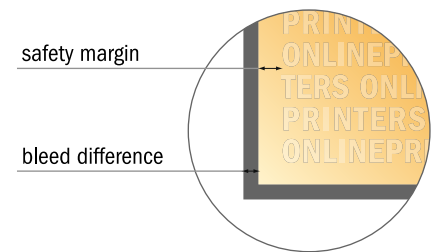

## Corrugated Plastic Sheets

A2

- Data format  
(incl. 2.00 mm bleed):  
42.40 x 59.80 cm
- Trimmed size:  
42.00 x 59.40 cm
- **Safety margin**  
Maintaining 4 mm space between the text/information and the edge of the trimmed format prevents undesirable cuts.

**Please note:**

- Allow for trim allowance and safety margin according to instructions.
- Arrange background graphics, images or graphics up to the edge of the data format.
- Tolerances may occur during production due to cutting, punching and folding processes.
- This sketch is not drawn to scale.
- Printing data: Instructions and templates can be found under the menu item "Printing data" at [www.onlineprinters.com](http://www.onlineprinters.com).