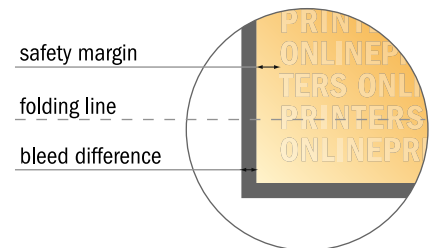

Displays

Hexagonal • Portrait

- Data format
(incl. 2.00 mm bleed):
42.10 x 30.10 cm
- Trimmed size (open):
41.70 x 29.70 cm
- Trimmed size (closed):
6.40 x 29.70 cm
- **Safety margin**
Maintaining 4 mm space between the text/information and the edge of the trimmed format prevents undesirable cuts.

Please note:

- Allow for trim allowance and safety margin according to instructions.
- Arrange background graphics, images or graphics up to the edge of the data format.
- Tolerances may occur during production due to cutting, punching and folding processes.
- This sketch is not drawn to scale.
- Printing data: Instructions and templates can be found under the menu item "Printing data" at www.onlineprinters.com.