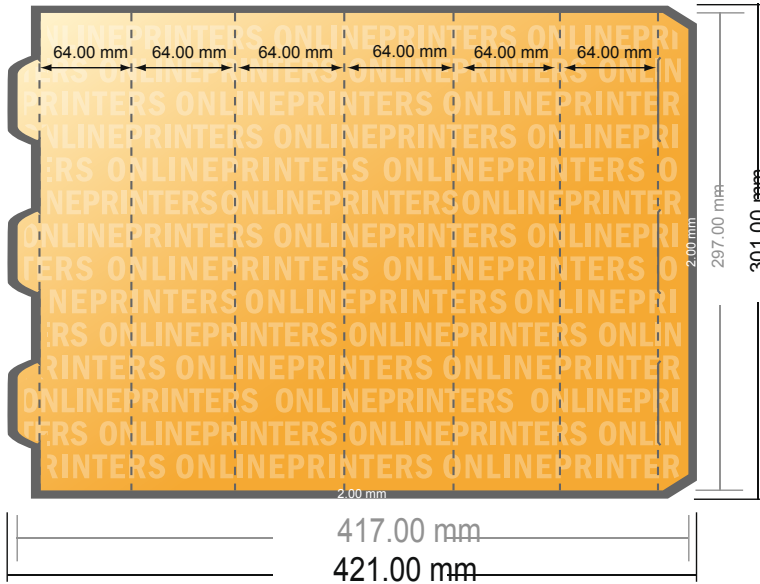

Displays

Hexagonal • Portrait

- Data format
(incl. 2.00 mm bleed):
42.10 x 30.10 cm
- Trimmed size (open):
41.70 x 29.70 cm
- Trimmed size (closed):
6.40 x 29.70 cm
- **Safety margin**
Maintaining 4 mm space between the text/information and the edge of the trimmed format prevents undesirable cuts.

Please note:

- Allow for trim allowance and safety margin according to instructions.
- Arrange background graphics, images or graphics up to the edge of the data format.
- Tolerances may occur during production due to cutting, punching and folding processes.
- This sketch is not drawn to scale.
- Printing data: Instructions and templates can be found under the menu item "Printing data" at www.onlineprinters.com.