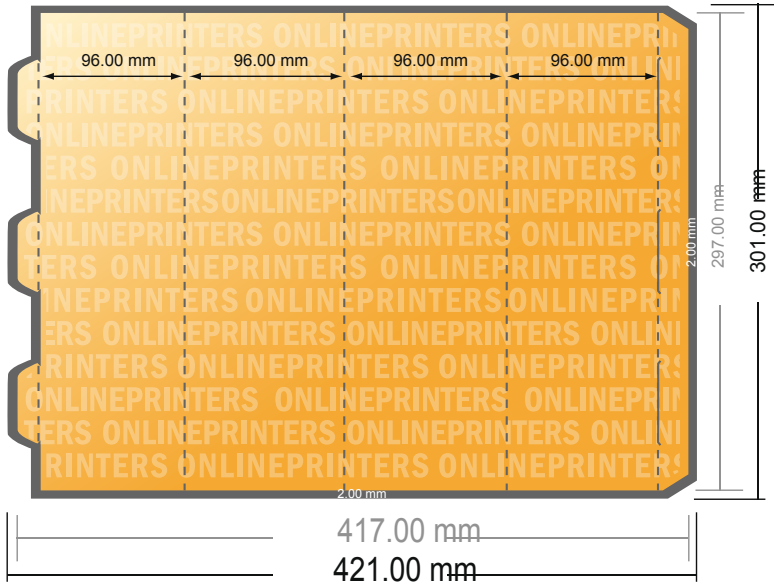

Displays

Square large • Portrait

- Data format (incl. 2.00 mm bleed): 42.10 x 30.10 cm
- Trimmed size (open): 41.70 x 29.70 cm
- Trimmed size (closed): 9.60 x 29.70 cm
- **Safety margin**
Maintaining 4 mm space between the text/information and the edge of the trimmed format prevents undesirable cuts.

Please note:

- Allow for trim allowance and safety margin according to instructions.
- Arrange background graphics, images or graphics up to the edge of the data format.
- Tolerances may occur during production due to cutting, punching and folding processes.
- This sketch is not drawn to scale.
- Printing data: Instructions and templates can be found under the menu item "Printing data" at www.onlineprinters.com.