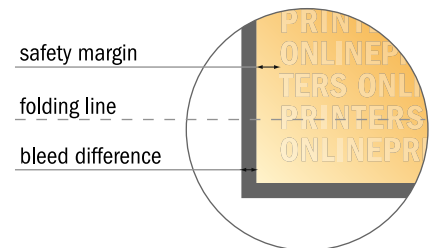

Displays

Square large • Portrait

- Data format (incl. 2.00 mm bleed): 42.10 x 30.10 cm
- Trimmed size (open): 41.70 x 29.70 cm
- Trimmed size (closed): 9.60 x 29.70 cm
- **Safety margin**
Maintaining 4 mm space between the text/information and the edge of the trimmed format prevents undesirable cuts.

Please note:

- Allow for trim allowance and safety margin according to instructions.
- Arrange background graphics, images or graphics up to the edge of the data format.
- Tolerances may occur during production due to cutting, punching and folding processes.
- This sketch is not drawn to scale.
- Printing data: Instructions and templates can be found under the menu item "Printing data" at www.onlineprinters.com.