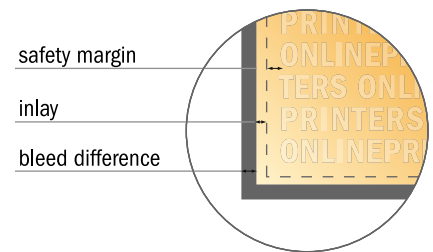

Fabric Posters, print only

DIN-A0 • Portrait

- **Data format**
(incl. 10.00 mm inlay):
86.10 x 120.90 cm
- **Trimmed size:**
84.10 x 118.90 cm
- **Safety margin**
Maintaining 4 mm space between the text/information and the edge of the trimmed format prevents undesirable cuts.

Please note:

- Allow for trim allowance and safety margin according to instructions.
- Arrange background graphics, images or graphics up to the edge of the data format.
- Tolerances may occur during production due to cutting, punching and folding processes.
- This sketch is not drawn to scale.
- Printing data: Instructions and templates can be found under the menu item "Printing data" at www.onlineprinters.com.